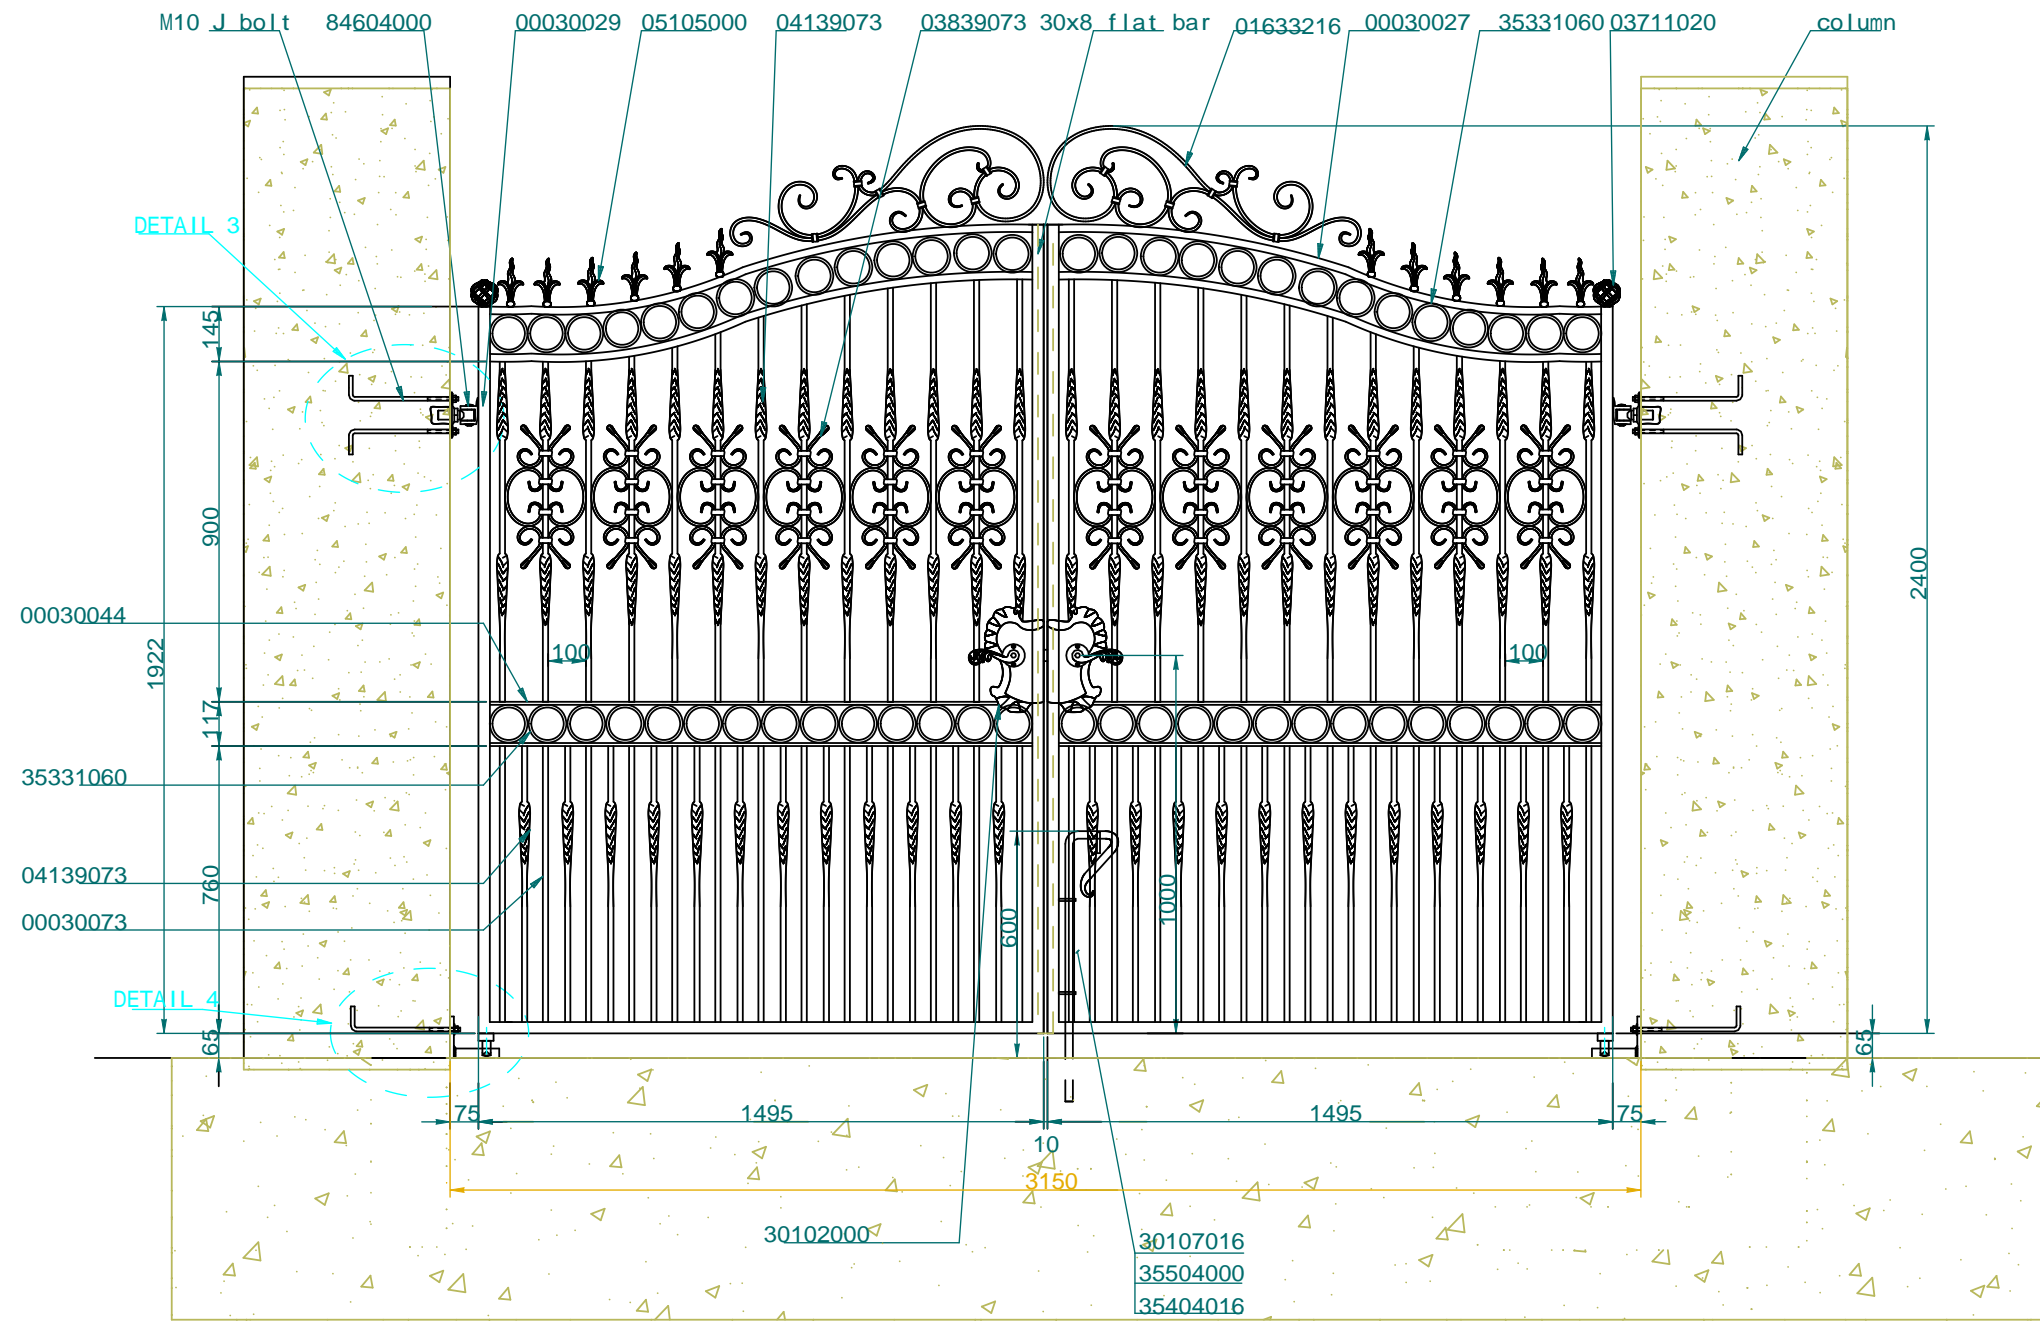

THE GARDEN SIDE  
 ↑↑ OPEN  
 THE ROAD SIDE

Object	GATE	Scale	1:20 @A3
No	1-00	Date	
Lecky Metal Ornaments Japan			