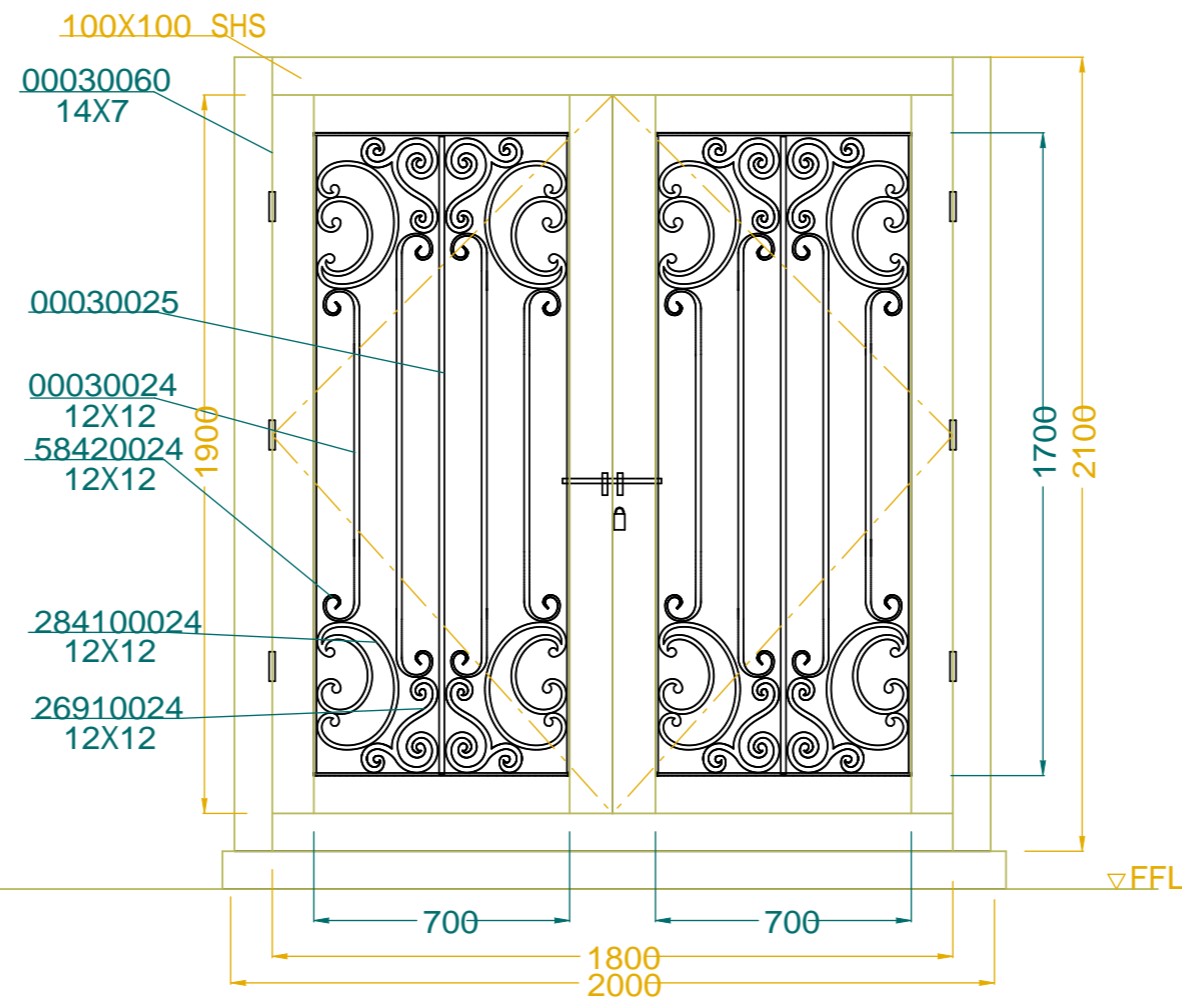

SIDE VIEW

FRONT VIEW

Object	Wrought Iron screen	Scale	1:20 @A3
No	0124	Date	
Lecky Metal Ornaments Japan			