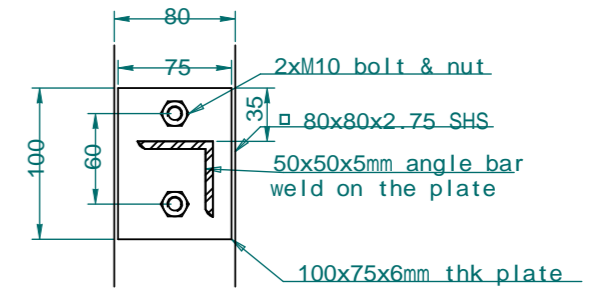

base plate detail scale 1:5

Object	Wrought Iron Gate	Scale	1:10 & 1:5 @A3
No	1-0114	Date	
Lecky Metal Ornaments Japan			