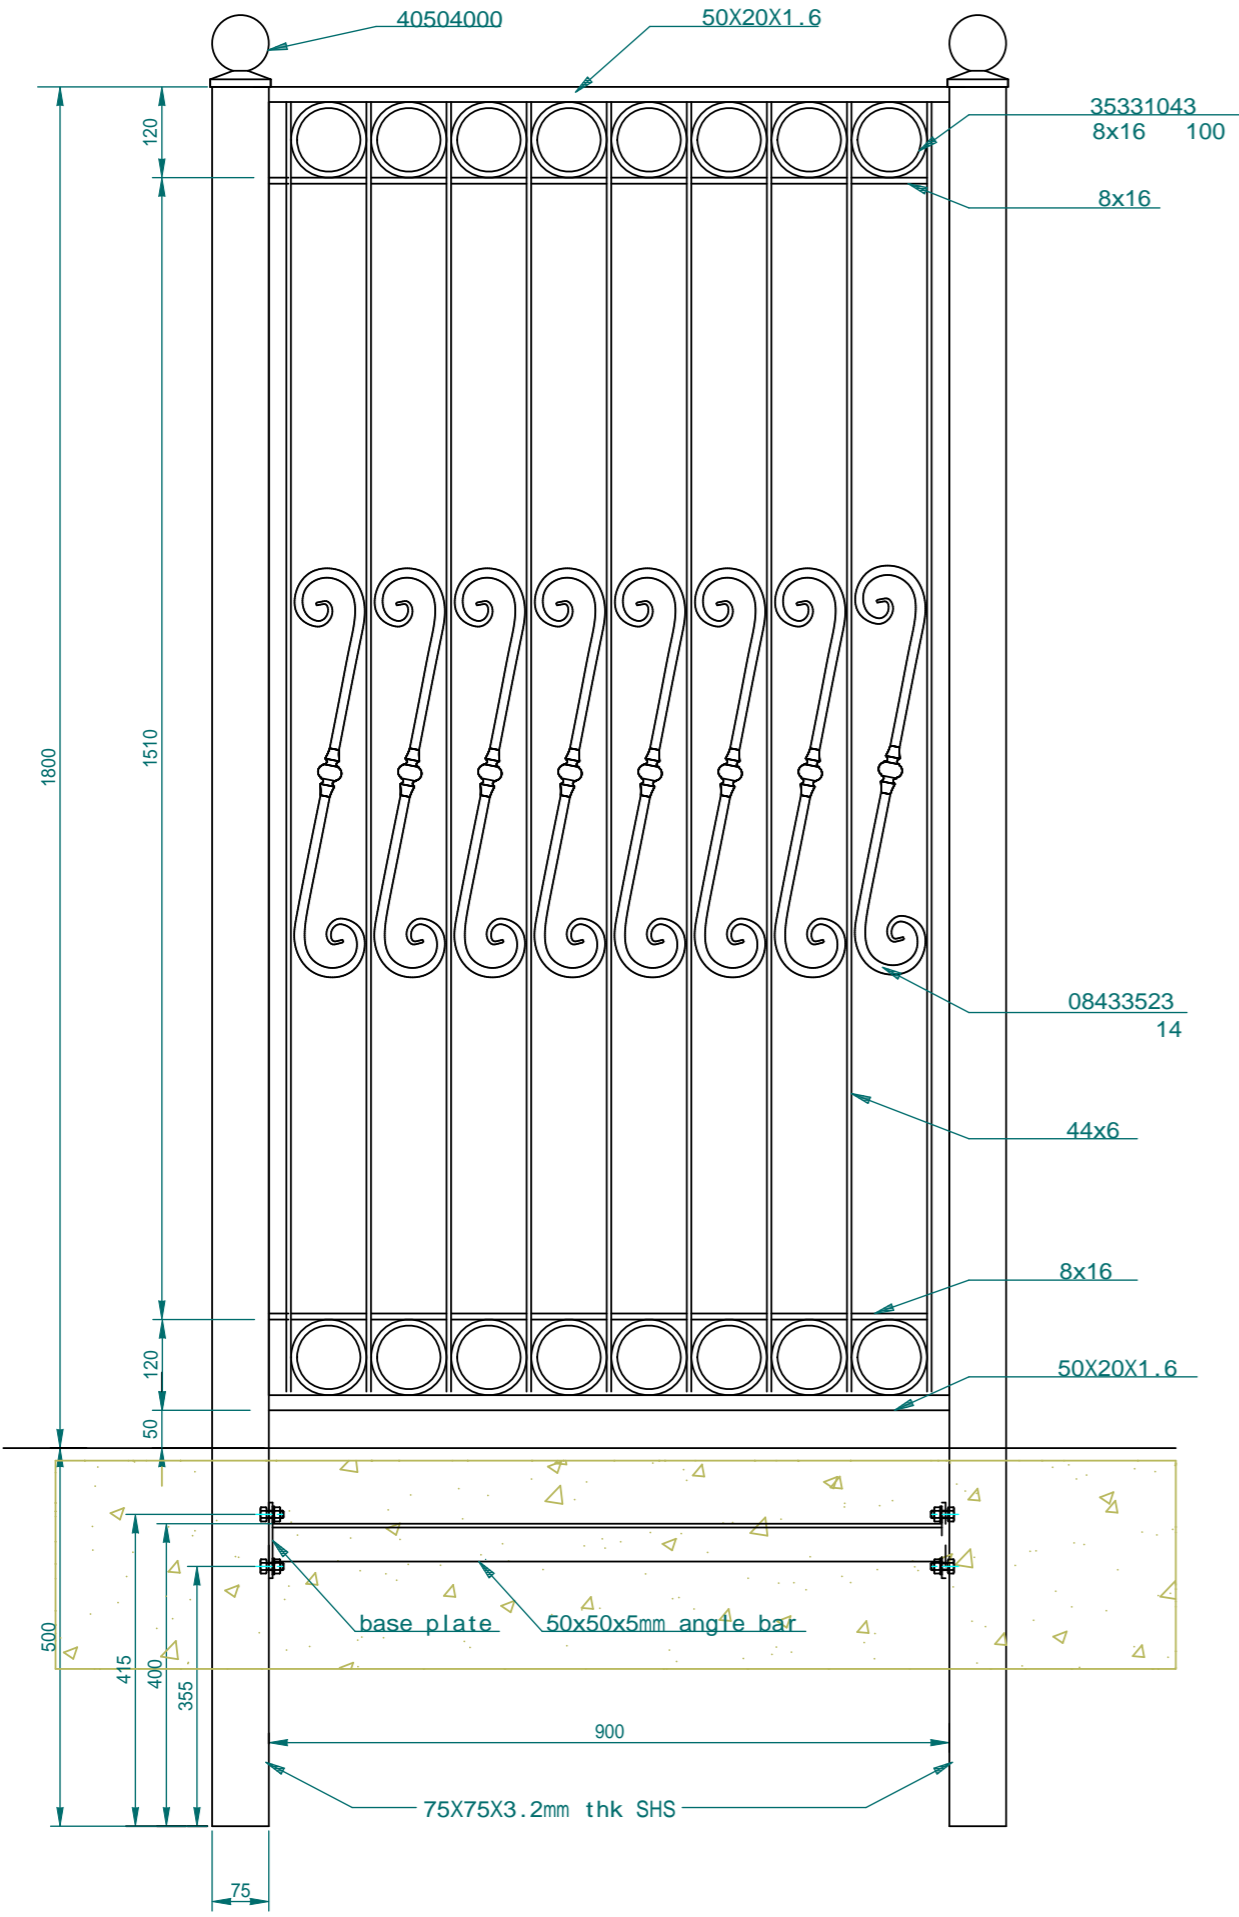

ELEVATION 1

ELEVATION 1

ELEVATION 2

Object	Wrought Iron Gate	Scale	1:10 @A3
No	0123-1	Date	
Lecky Metal Ornaments Japan			