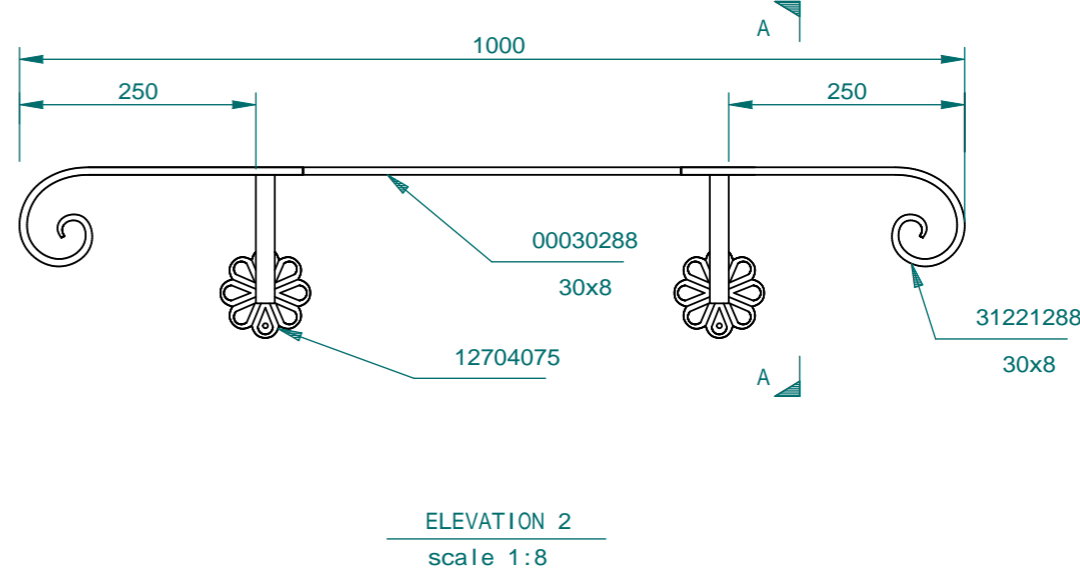

PLAN 1  
scale 1:8

Object	RAILING	Scale	1:8 @A3
No	1-0127	Date	
Lecky Metal Ornaments Japan			