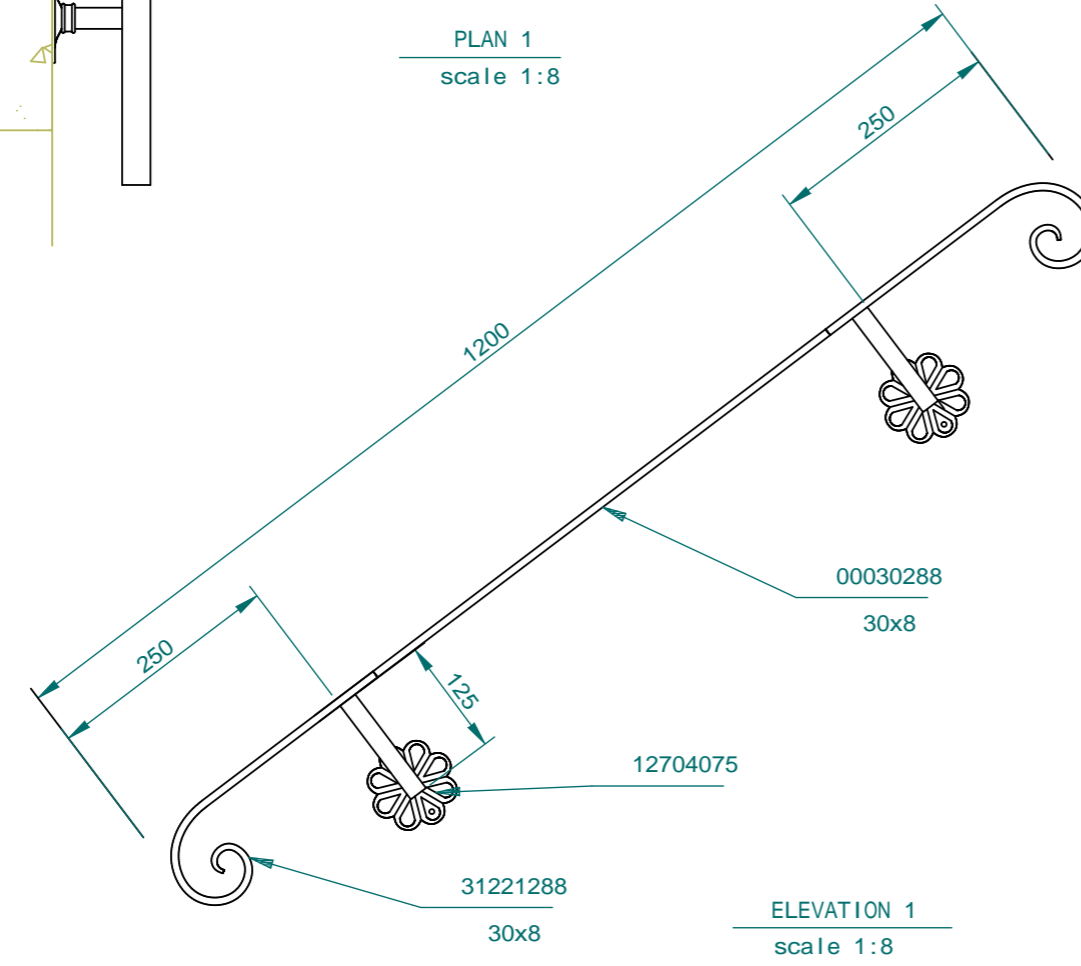

PLAN 1  
scale 1:8

Object	RAILING	Scale	1:8 @A3
No	1-0127	Date	
Lecky Metal Ornaments Japan			