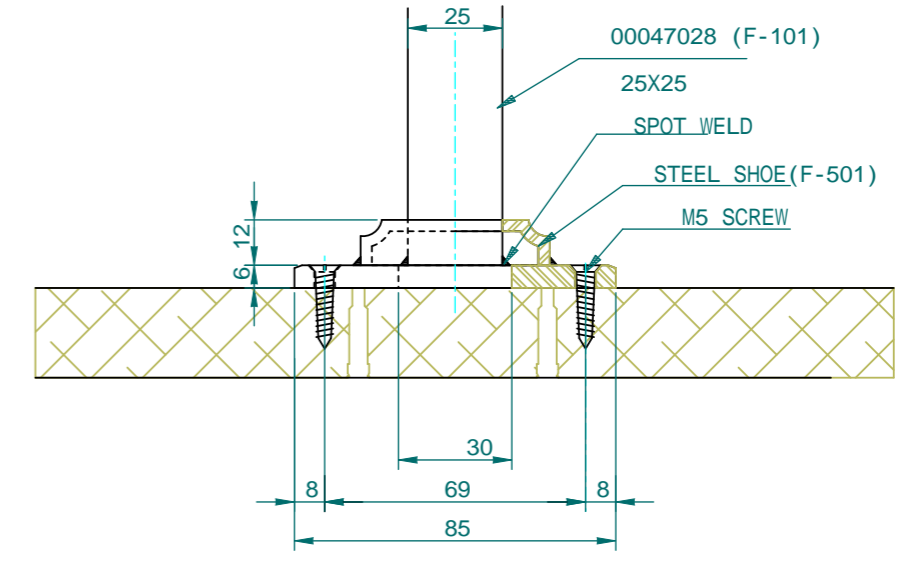

ELEVATION 4-1
PLAN 4
scale 1:8

STEEL SHOE (F-501)
SCALE 1:2

ELEVATION 4-1
scale 1:8

ELEVATION 4-2
scale 1:8

DETAIL 1
SCALE 1:2

| | | | |
|-----------------------------|---------|-------|-------------|
| Object | RAILING | Scale | 1:8&1:2 @A3 |
| No | 1-0129 | Date | |
| Lecky Metal Ornaments Japan | | | |