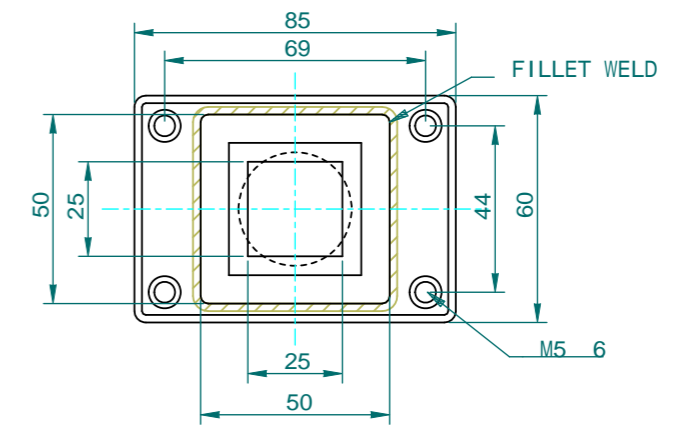

ELEVATION 4-1
PLAN 4
scale 1:8

STEEL SHOE (F-501)
SCALE 1:2

ELEVATION 4-1
scale 1:8

ELEVATION 4-2
scale 1:8

DETAIL 1
SCALE 1:2

| | | | |
|-----------------------------|---------|-------|-------------|
| Object | RAILING | Scale | 1:8&1:2 @A3 |
| No | 1-0129 | Date | |
| Lecky Metal Ornaments Japan | | | |