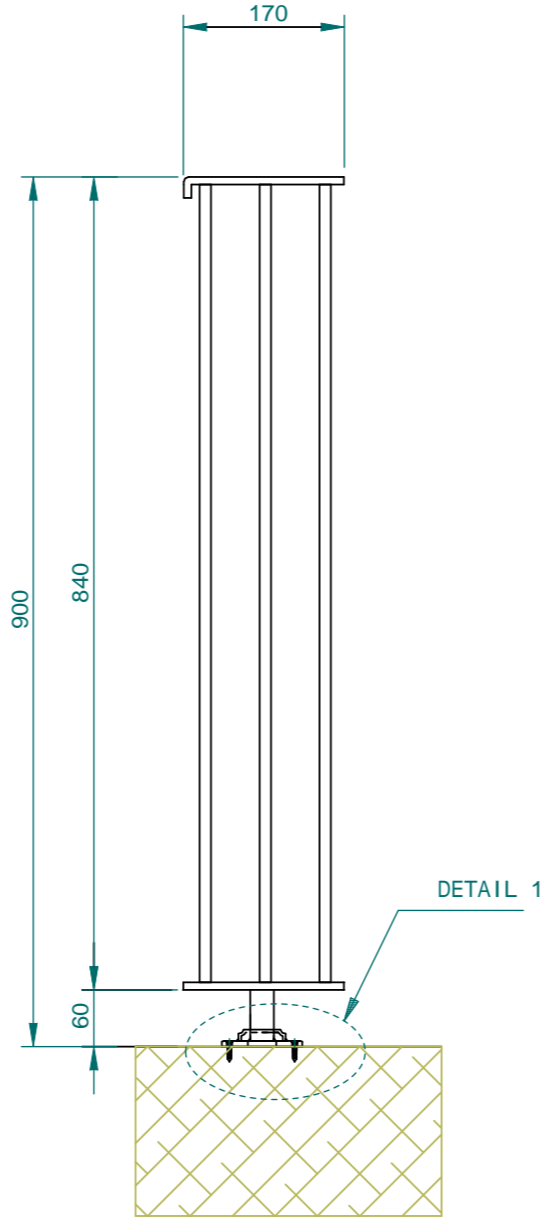

ELEVATION 4-1
PLAN 4
scale 1:8

STEEL SHOE (F-501)
SCALE 1:2

ELEVATION 4-1
scale 1:8

ELEVATION 4-2
scale 1:8

DETAIL 1
SCALE 1:2

| | | | |
|-----------------------------|---------|-------|-------------|
| Object | RAILING | Scale | 1:8&1:2 @A3 |
| No | 1-0129 | Date | |
| Lecky Metal Ornaments Japan | | | |