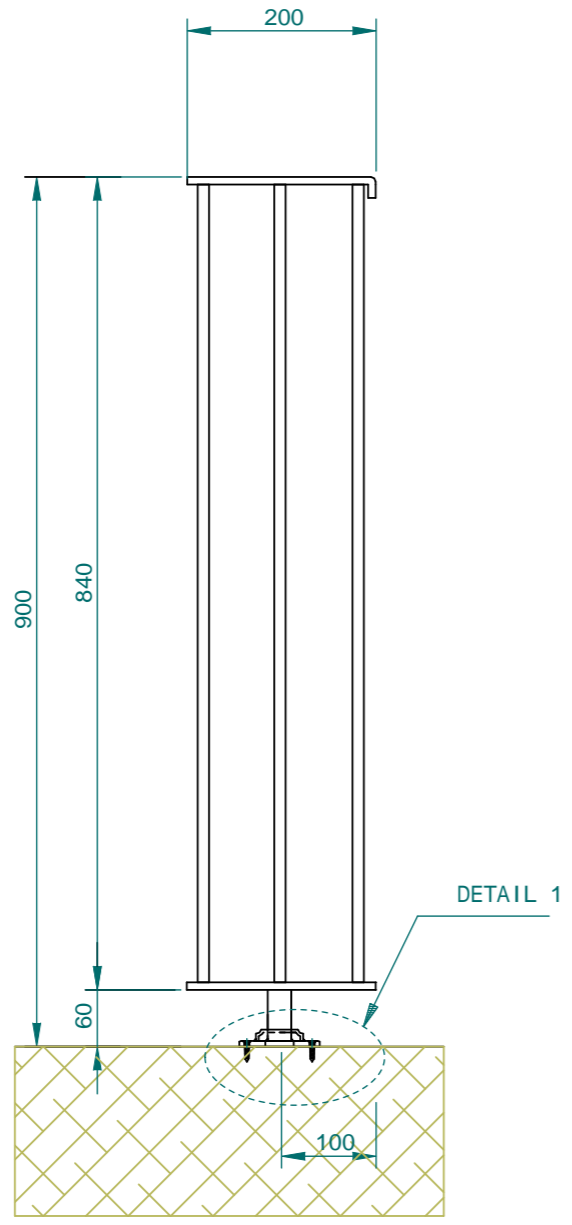

ELEVATION 4-1
PLAN 4
scale 1:8

STEEL SHOE (F-501)
SCALE 1:2

ELEVATION 4-1
scale 1:8

ELEVATION 4-2
scale 1:8

DETAIL 1
SCALE 1:2

| | | | |
|-----------------------------|---------|-------|-------------|
| Object | RAILING | Scale | 1:8&1:2 @A3 |
| No | 1-0129 | Date | |
| Lecky Metal Ornaments Japan | | | |