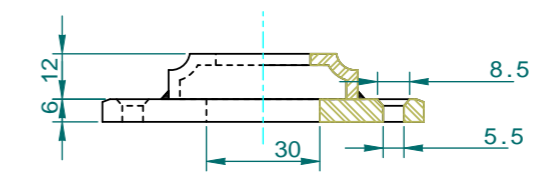

ELEVATION 4-1
PLAN 4
scale 1:8

STEEL SHOE (F-501)
SCALE 1:2

ELEVATION 4-1
scale 1:8

ELEVATION 4-2
scale 1:8

DETAIL 1
SCALE 1:2

| | | | |
|-----------------------------|---------|-------|-------------|
| Object | RAILING | Scale | 1:8&1:2 @A3 |
| No | 1-0129 | Date | |
| Lecky Metal Ornaments Japan | | | |