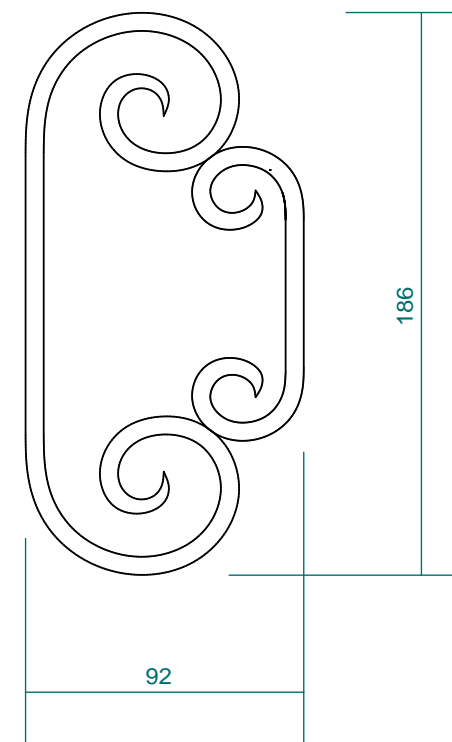

ユニット 1:2.5

A-1:W1270XD40XH2700

No.	1-0196	Title:	
View:	T	Subject:	
	L F R	Scale (Size):	1:1Q(A3) _Date_: _ _ _ _ _
	B	Sign:	Wij
LECKY METAL ORNAMENTS JAPAN			