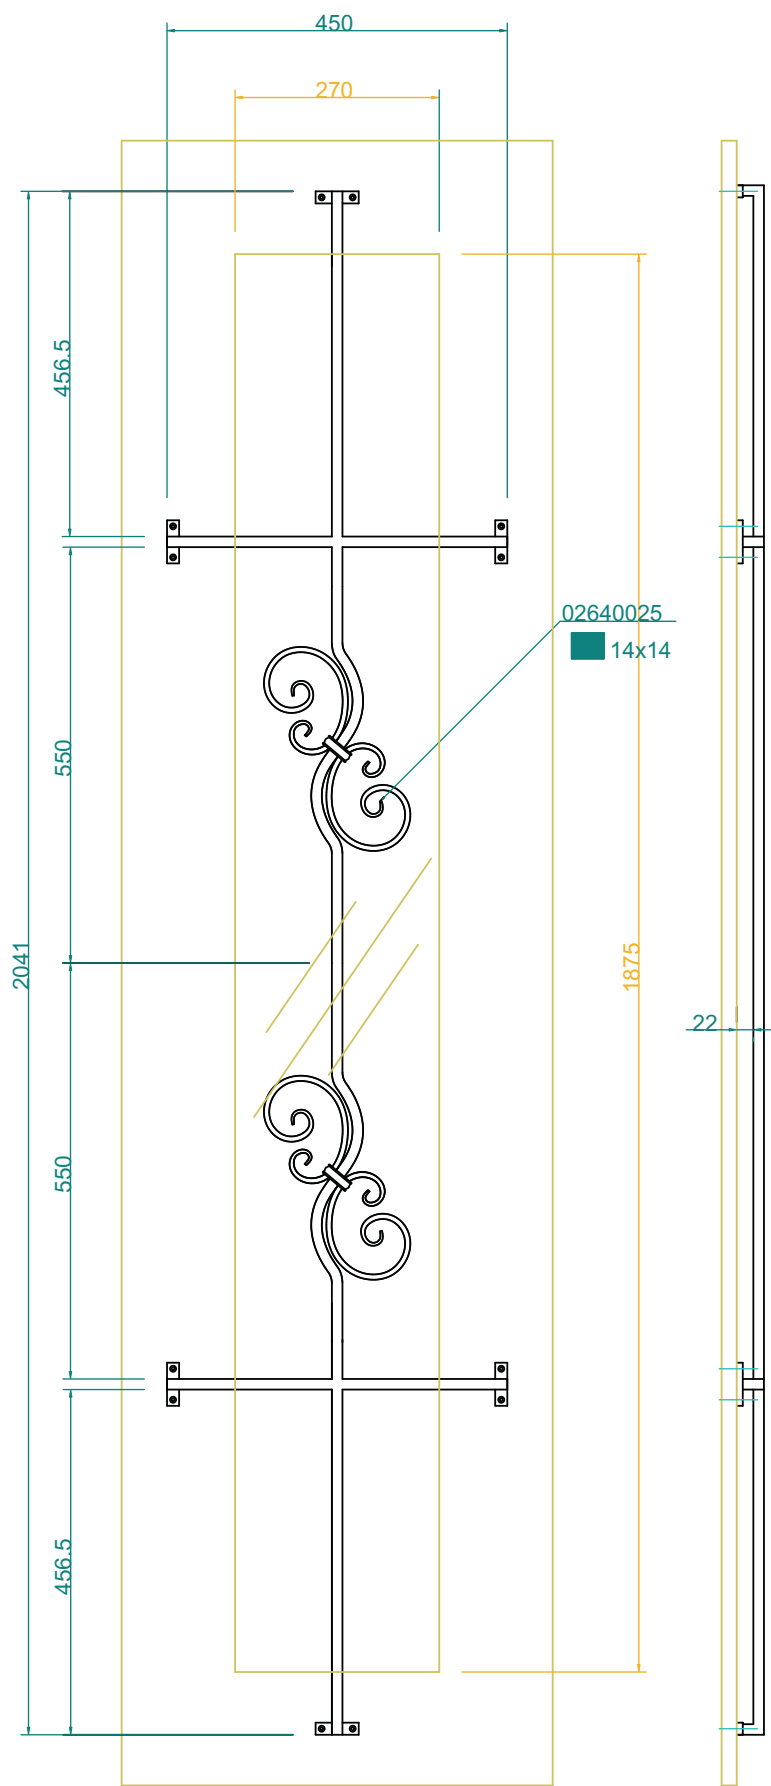

(14) 格子

A-30 x4

(3)AW11

No.	Title:		
View:	T	Subject:	
	L	F	R
	B	Scale(Size)= 1:10(A4) Date: Sign: RJ	

LECKY METAL ORNAMENTS JAPAN