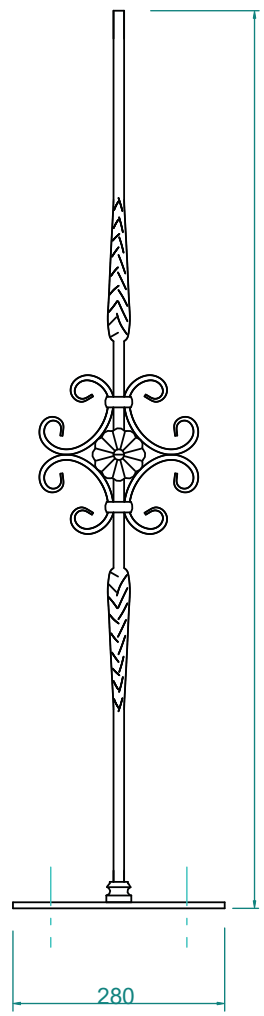

(14) 格子

A-30 x4

(3)AW11

No.	Title:		
View:	T	Subject:	
	L	F	R
	B	Scale(Size)= 1:10(A4) Date: Sign: RJ	

LECKY METAL ORNAMENTS JAPAN