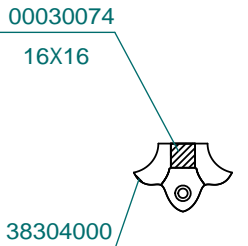

DETAIL A

DETAIL B

No.	A-51	Title:	1-0220
View:	T	Subject:	
	L F R	Scale(Size)	1:5 (A3) Date: Sign: RJ
	B	LECKY METAL ORNAMENTS JAPAN	