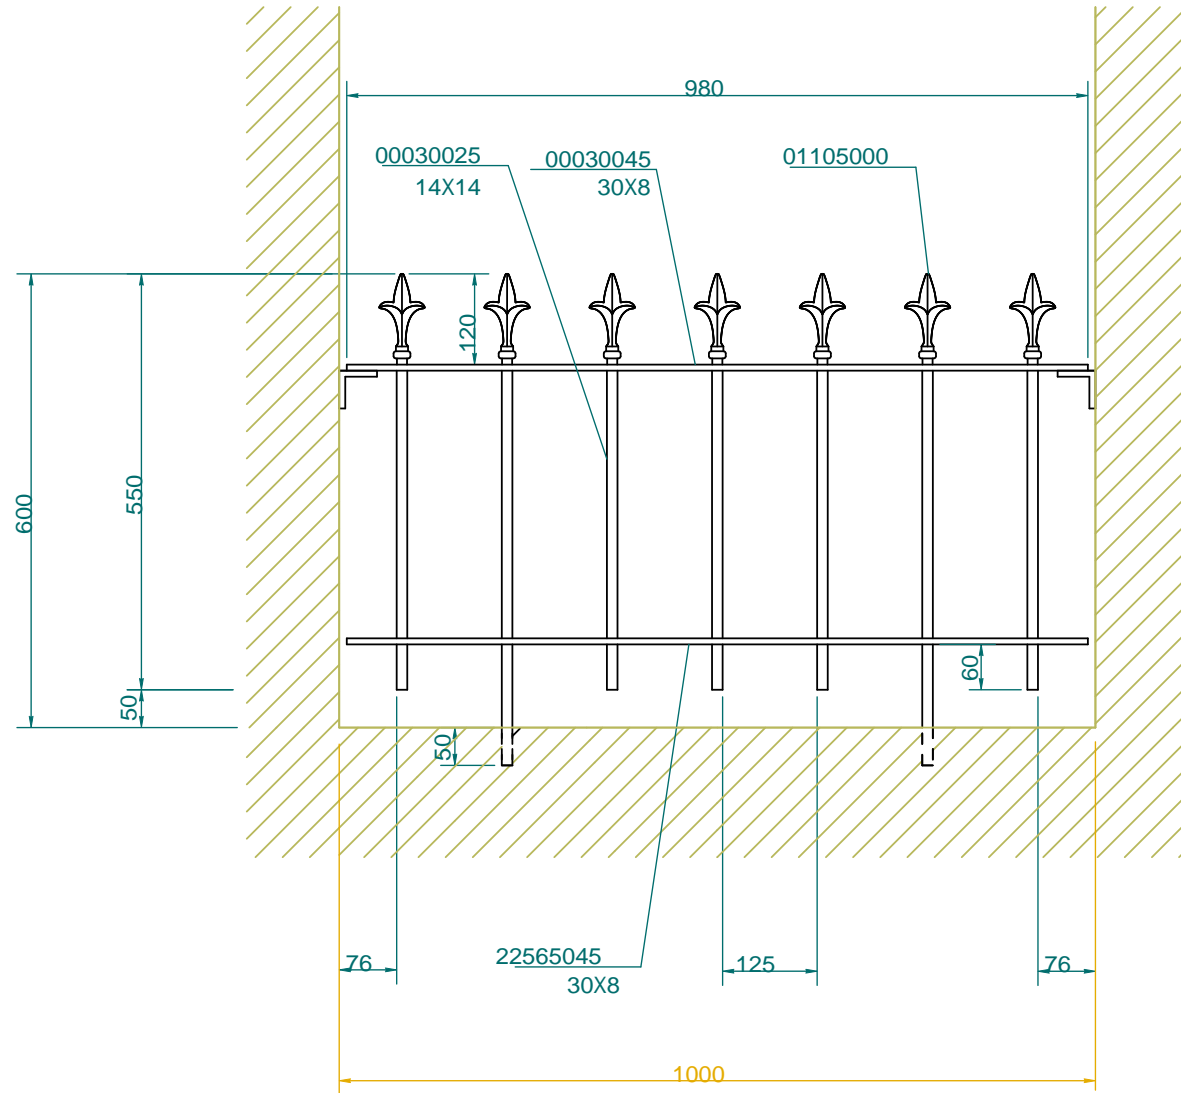

SCALE 1:4

No.	1-0229	Title:	
View:	T	Subject:	
	L F R	Scale (Size) = 1:10 (A3)	Date: _____ Sign: RJ
	B	LECKY METAL ORNAMENTS JAPAN	