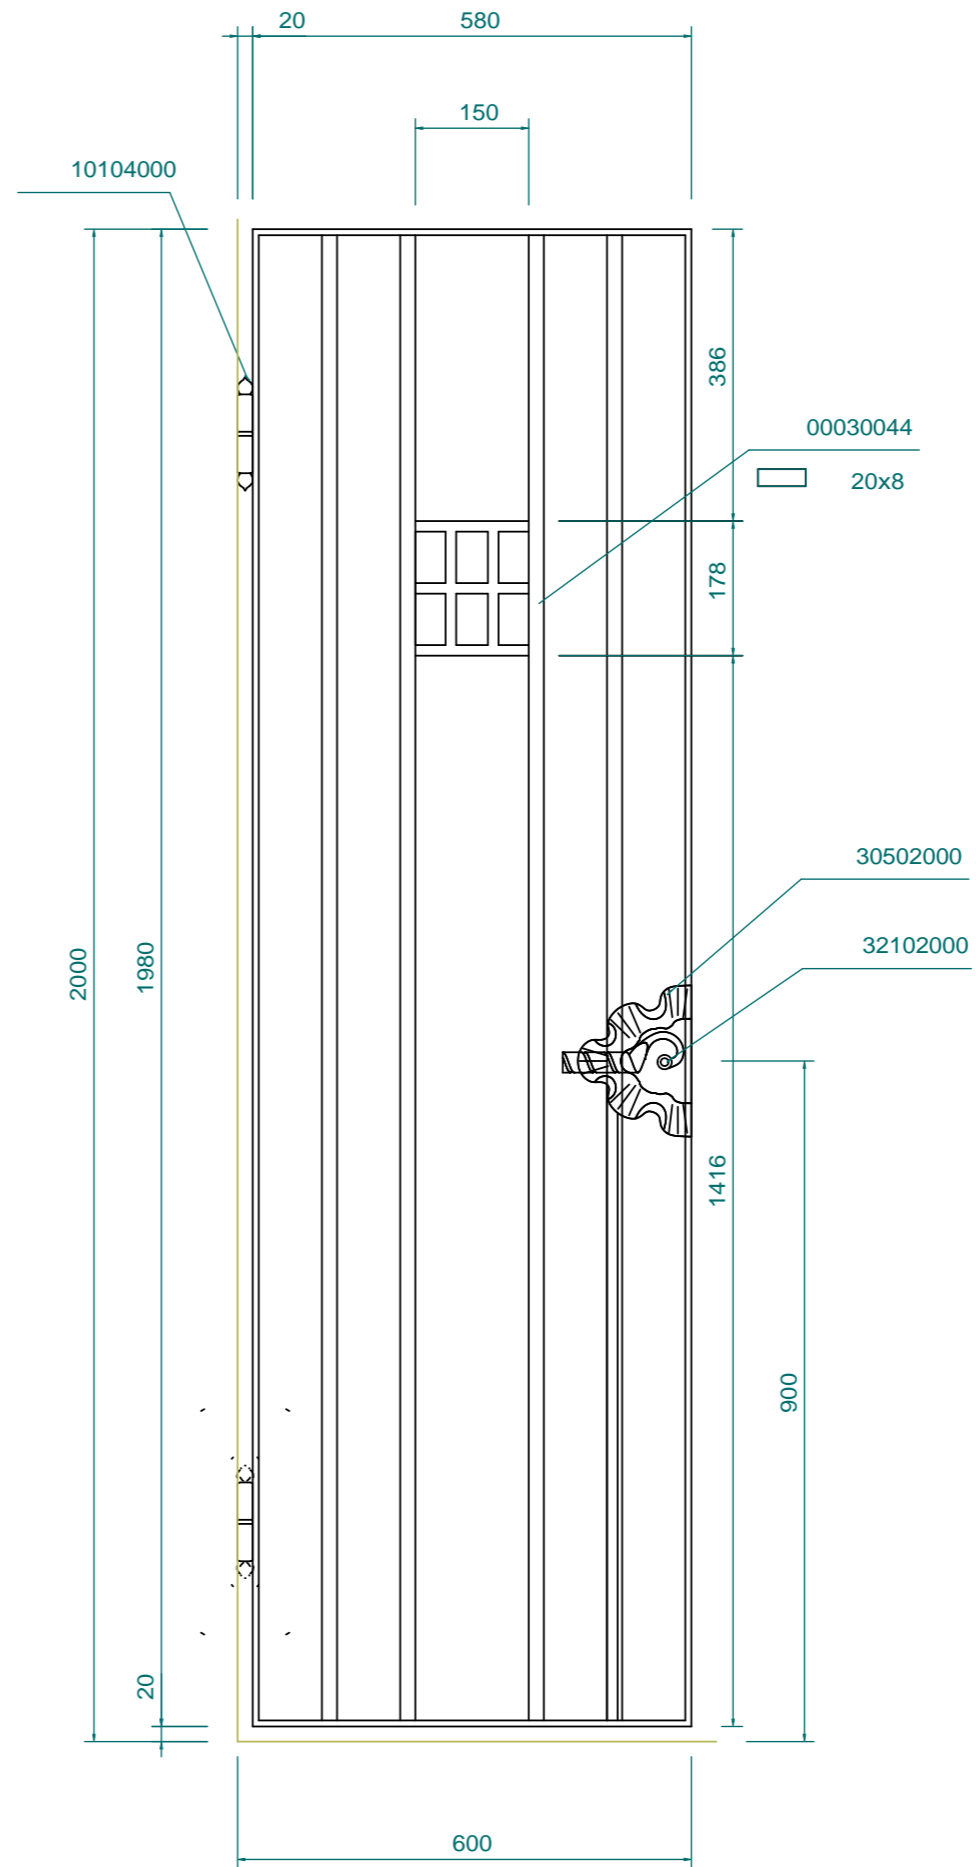

WD4

WD5

No.1-0270-01		Title:	
View:	T	Subject:	
L	F	Scale(Size):	1:1Q(A3)
B	R	Date:	
		Sign:	Wij.
LECKY METAL ORNAMENTS JAPAN			