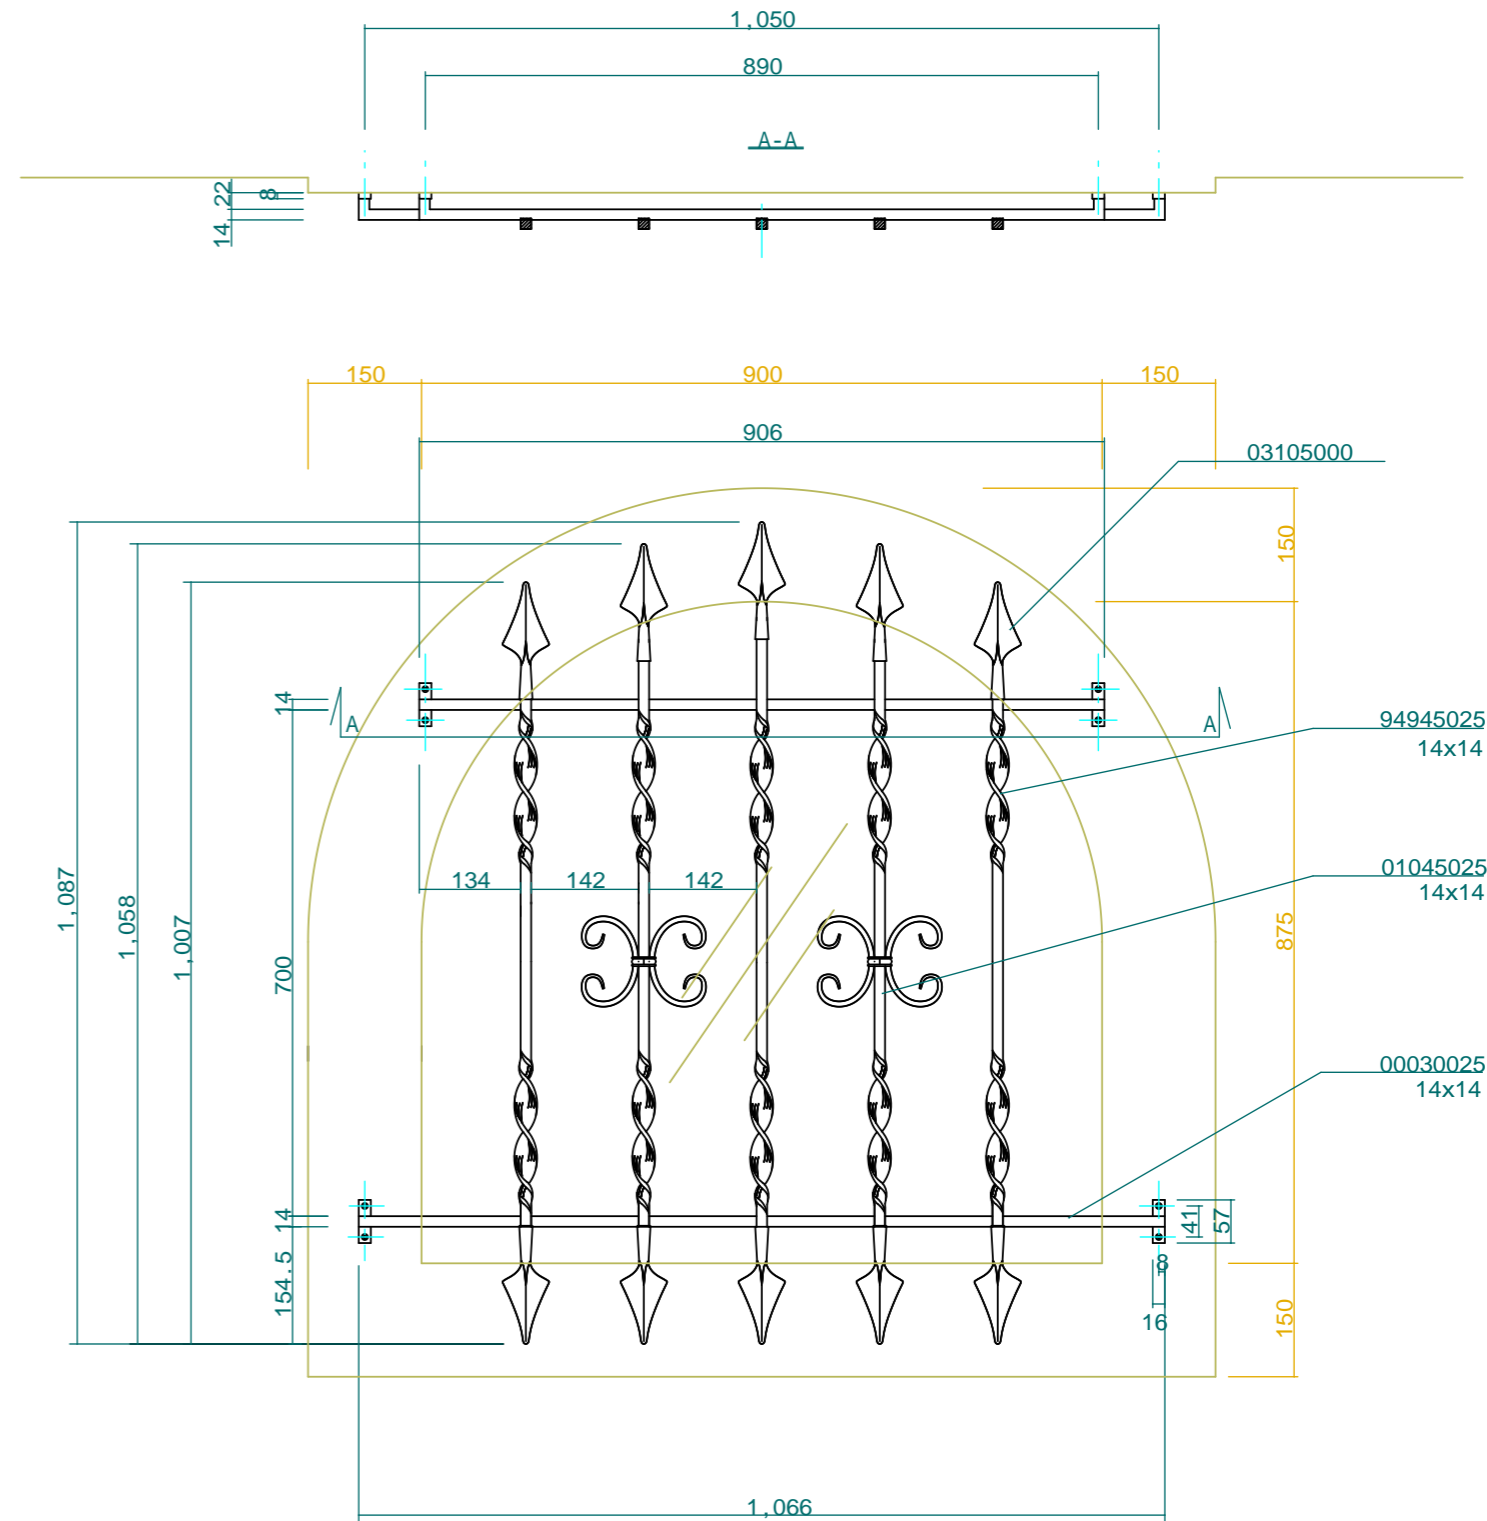

(2)AW2x4

(4)AW14.15 x5

No.	100182, 183	Title:	*****
View:	T	Subject:	窓格子(AW-2, 14.15)
	L F R	Scale(Size):	1:10(A3B) _ _ _ _ _ Date: _ _ _ _ _ Sign: Wj.j
	B	LECKY METAL ORNAMENTS JAPAN	