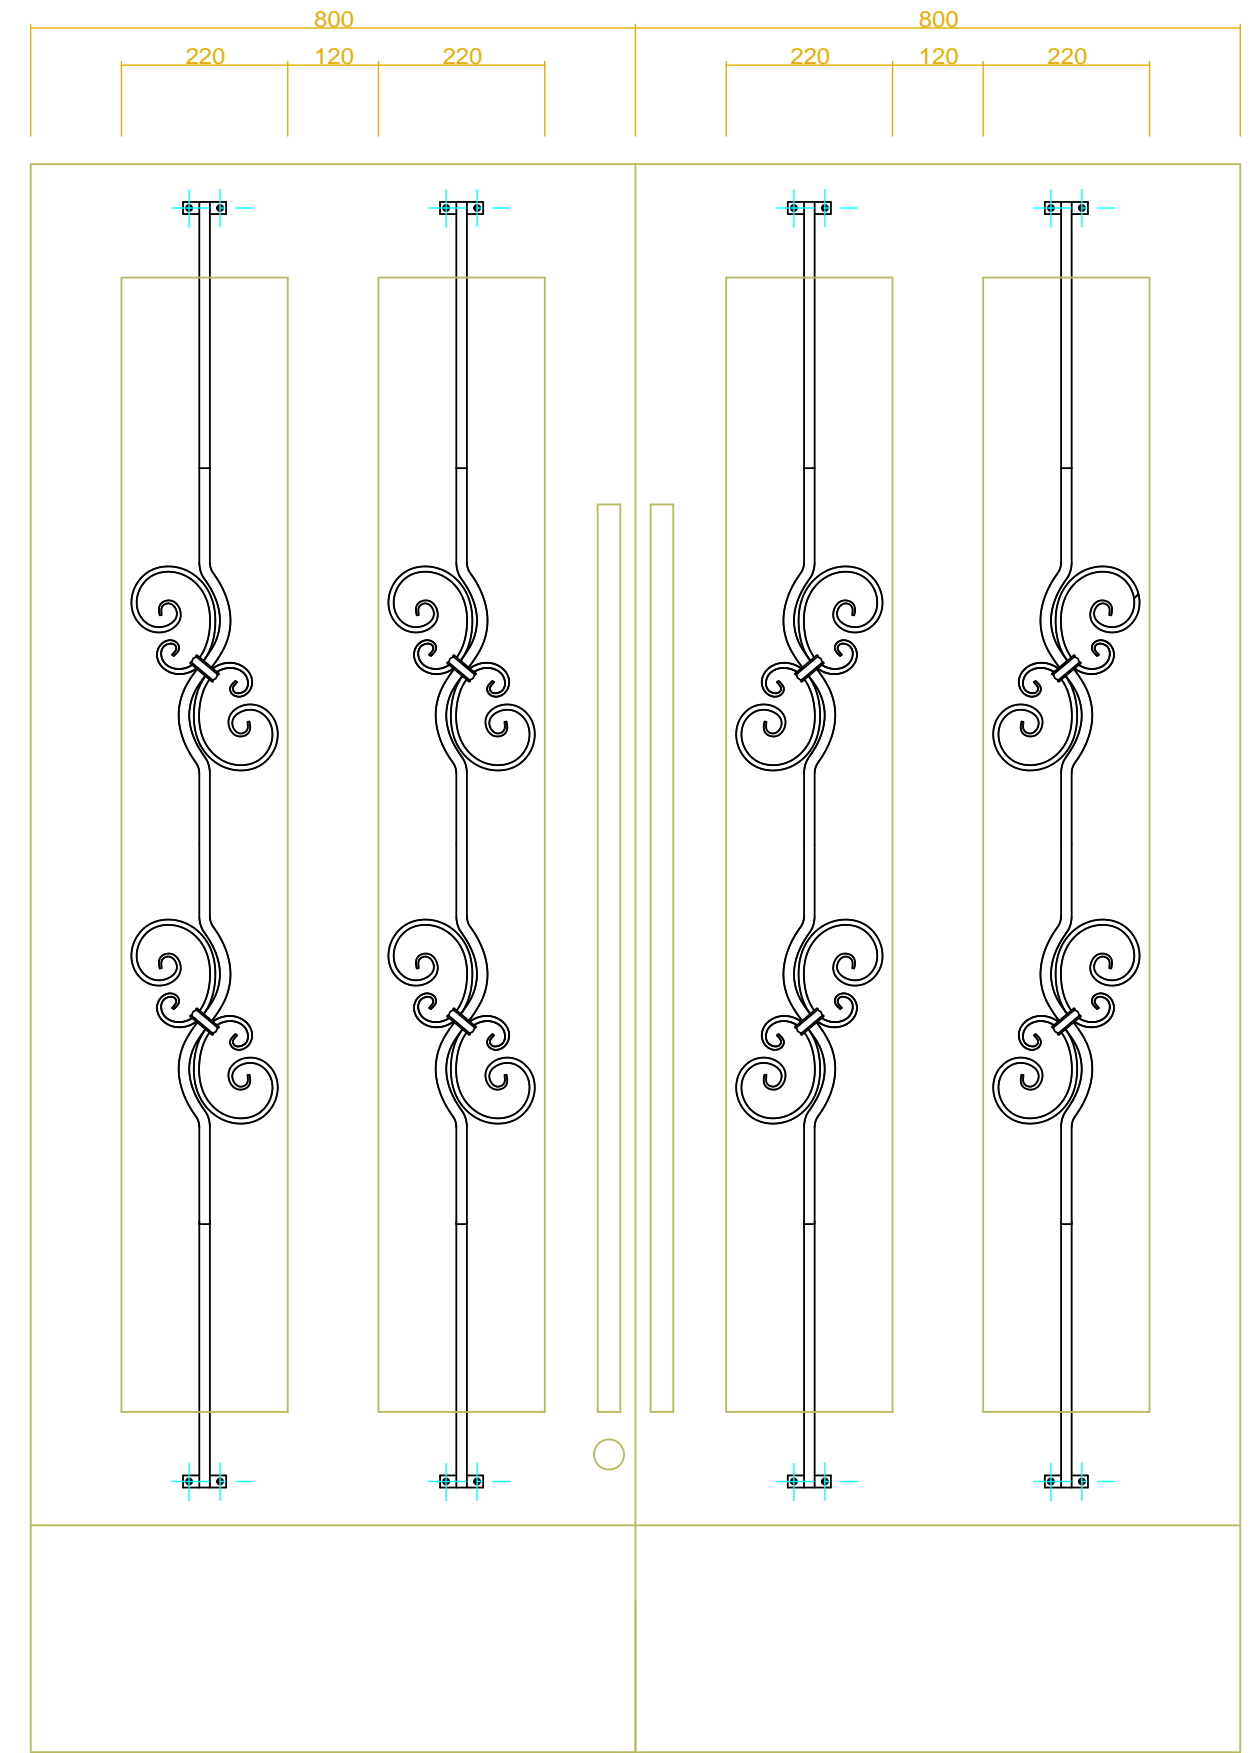

(8)SD14 x3

(9)SD13 x1

No. 100188	Title: *****
View: T	Subject: ドアガラス部格子 (SD-13, 14)
L F R	Scale (Size): 1: 10 (A3B) Date: _____ Siga: _Wij_
B	LECKY METAL ORNAMENTS JAPAN