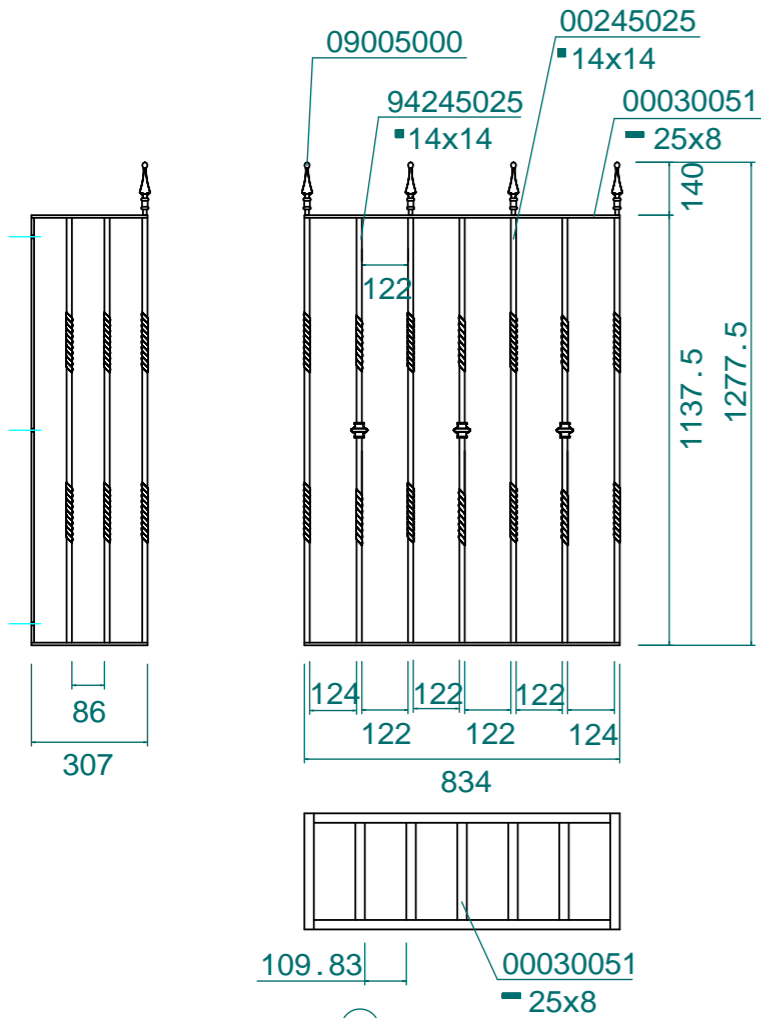

①

③

②

④

⑤

No.	1-0292	Title:	
View:	T	Subject:	窓格子各種・花台
	L F R	Scale(Size):	1:20(A3)
	B	Date:	
		Sign:	RJ
LECKY METAL ORNAMENTS JAPAN			