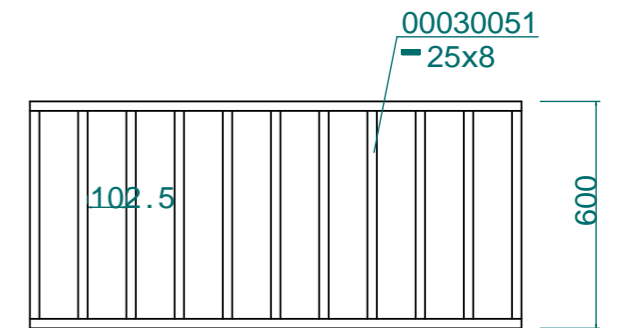

①

③

②

④

⑤

No.	1-0292	Title:	
View:	T	Subject:	窓格子各種・花台
	L F R	Scale(Size):	1:20(A3)
	B	Date:	
		Sign:	RJ
LECKY METAL ORNAMENTS JAPAN			