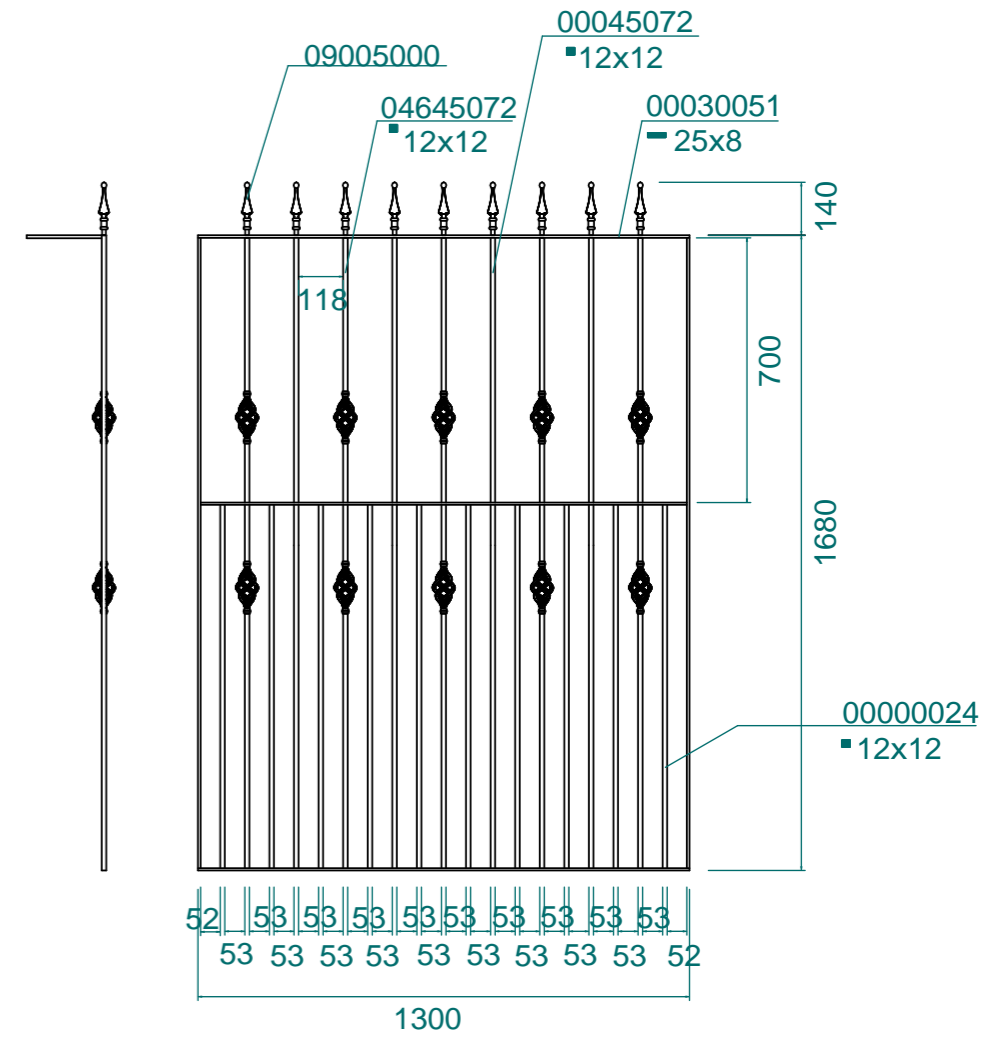

①

③

②

④

⑤

No.	1-0292	Title:	
View:	T	Subject:	窓格子各種・花台
	L F R	Scale(Size):	1:20(A3)
	B	Date:	
		Sign:	RJ
LECKY METAL ORNAMENTS JAPAN			