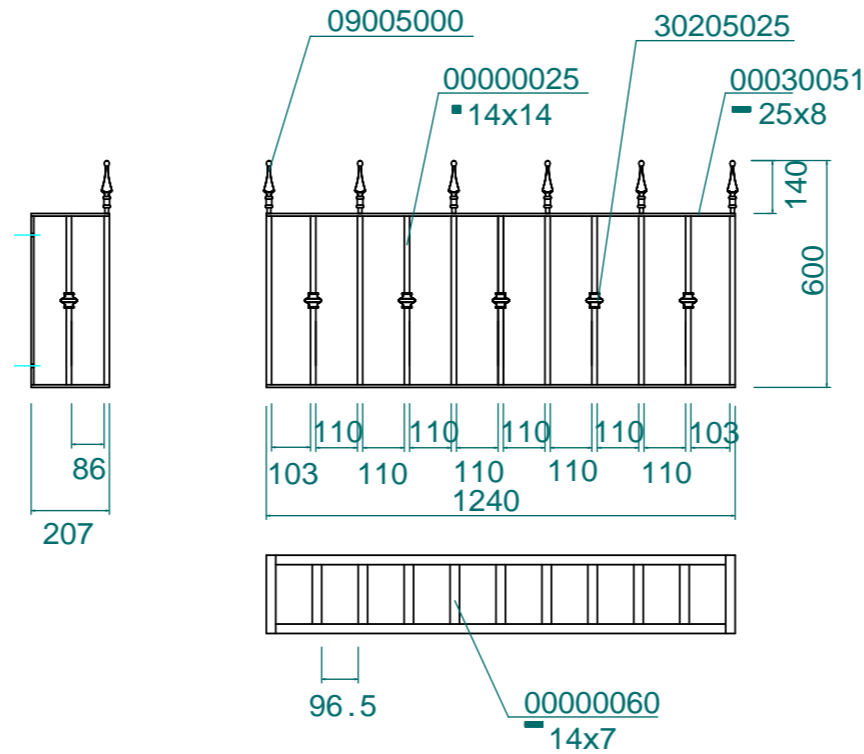

①

③

②

④

⑤

No.	1-0292	Title:	
View:	T	Subject:	窓格子各種・花台
	L F R	Scale(Size):	1:20(A3)
	B	Date:	
		Sign:	RJ
LECKY METAL ORNAMENTS JAPAN			