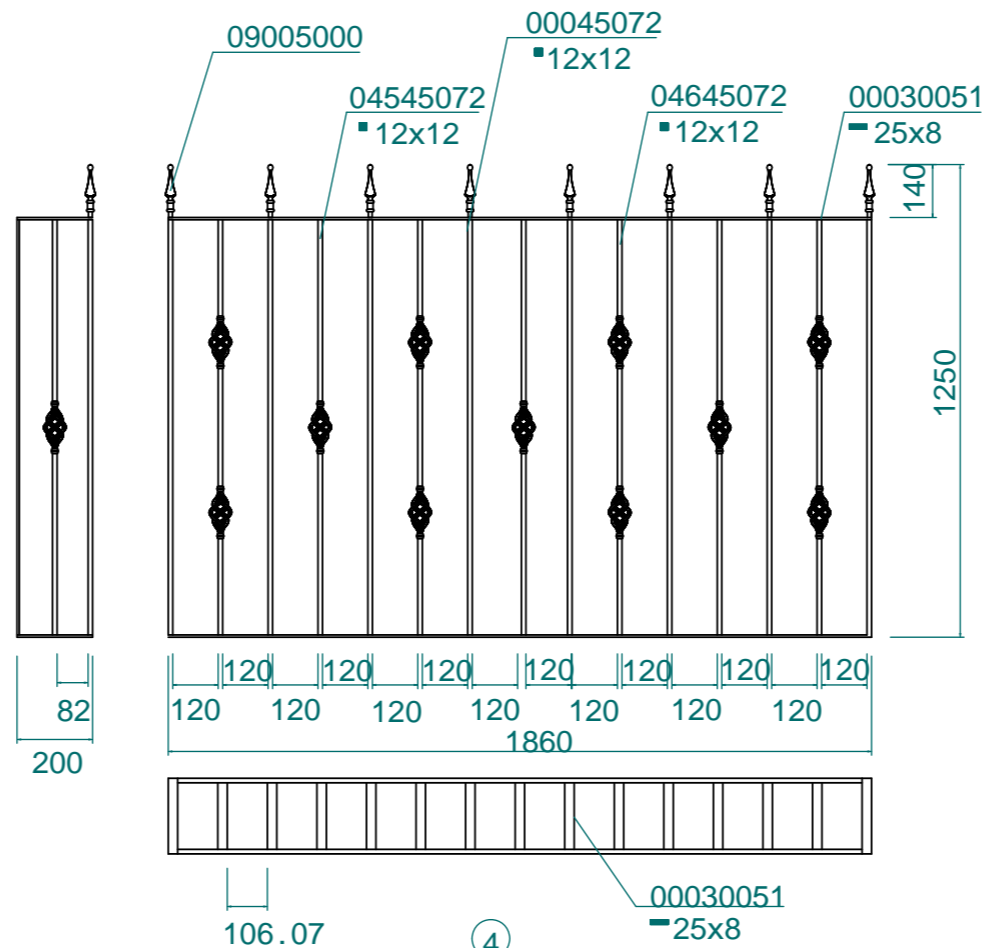

①

③

②

④

⑤

No.	1-0292	Title:	
View:	T	Subject:	窓格子各種・花台
	L F R	Scale(Size):	1:20(A3)
	B	Date:	
		Sign:	RJ
LECKY METAL ORNAMENTS JAPAN			