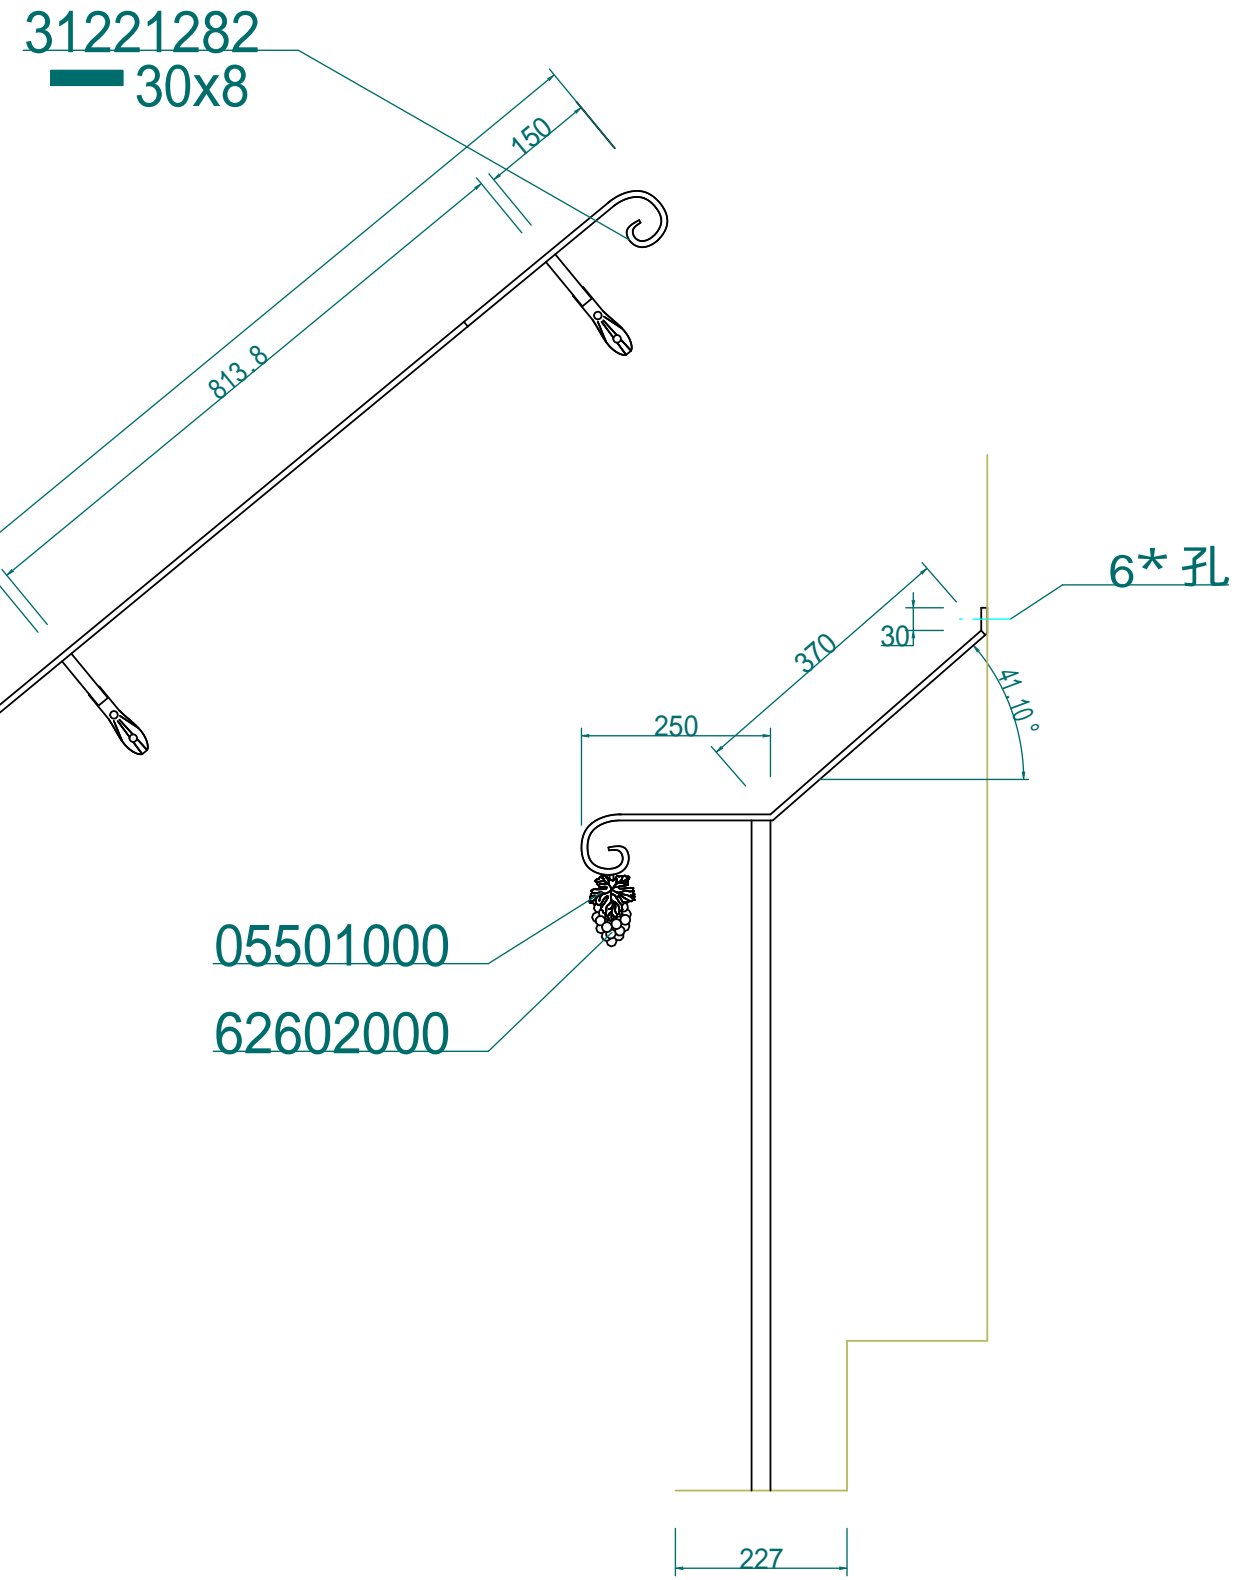

1F-A

1F-B

31221282
— 30x8

00030282
— 30x8

13004026

05501000

62602000

1F-C

| | | | |
|-----------------------------|--------|---|---|
| No. | Title: | | |
| View: | T | Subject: | |
| | L | F | R |
| | B | Scale (Size) = 1: 10 (A3) Date: _____ Sign: wij | |
| LECKY METAL ORNAMENTS JAPAN | | | |