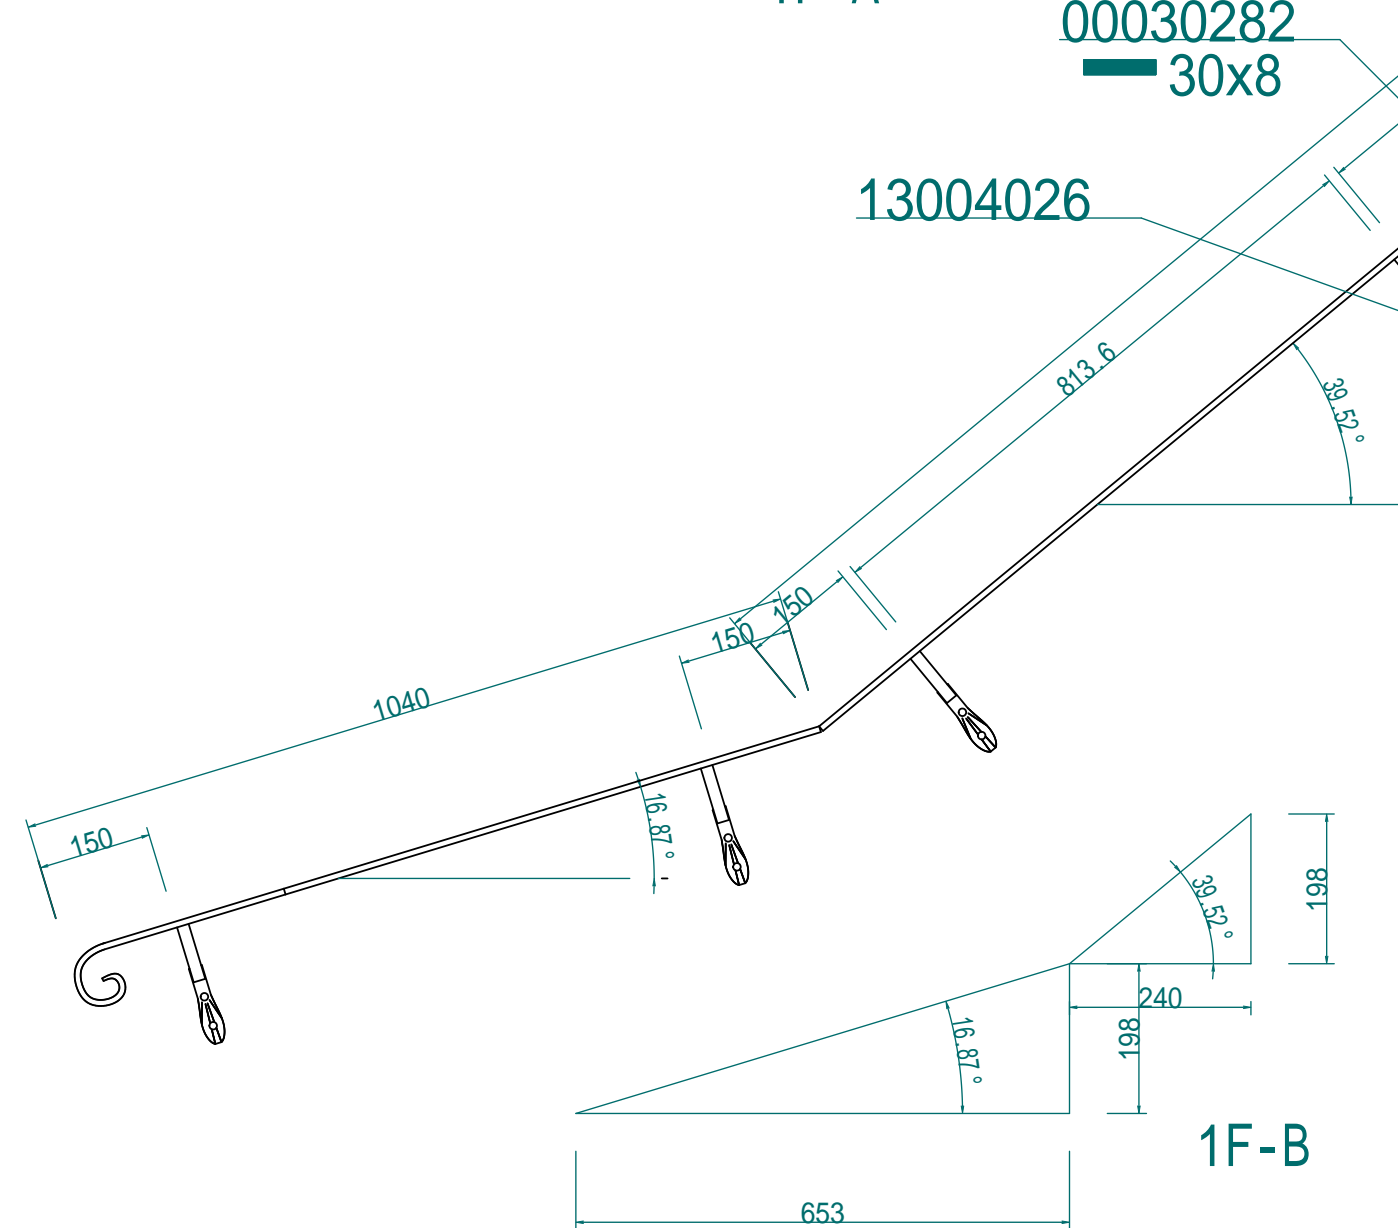

1F-A

1F-B

31221282
— 30x8

00030282
— 30x8

13004026

05501000

62602000

1F-C

| | | | |
|-----------------------------|--------|---|---|
| No. | Title: | | |
| View: | T | Subject: | |
| | L | F | R |
| | B | Scale (Size) = 1: 10 (A3) Date: _____ Sign: wij | |
| LECKY METAL ORNAMENTS JAPAN | | | |