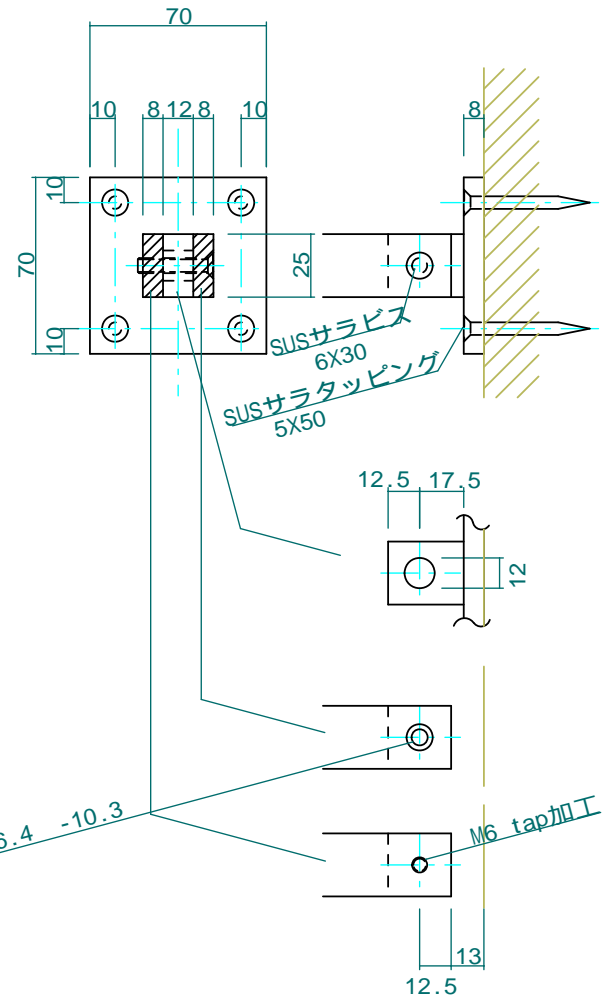

AJUST壁取付部 1:3

No.	001	Title:	
View:	T	Subject:	
	L	Scale (Size):	1:10(A3)
	F	Date:	
	R	Sign:	_Wij_
	B	LECKY METAL ORNAMENTS JAPAN	