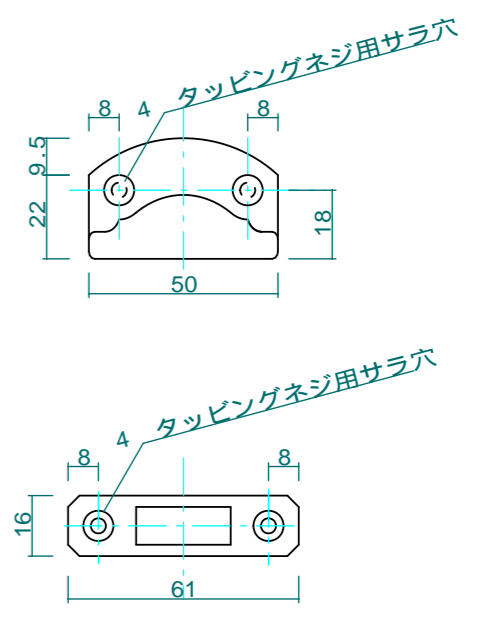

壁付BPL詳細 1:2

No. 0001	Title:		
View: T	Subject: 1F階段手摺		
L	F	R	Scale(Size)= 1:10(A3) Date: Sig: wij
B	LECKY METAL ORNAMENTS JAPAN		