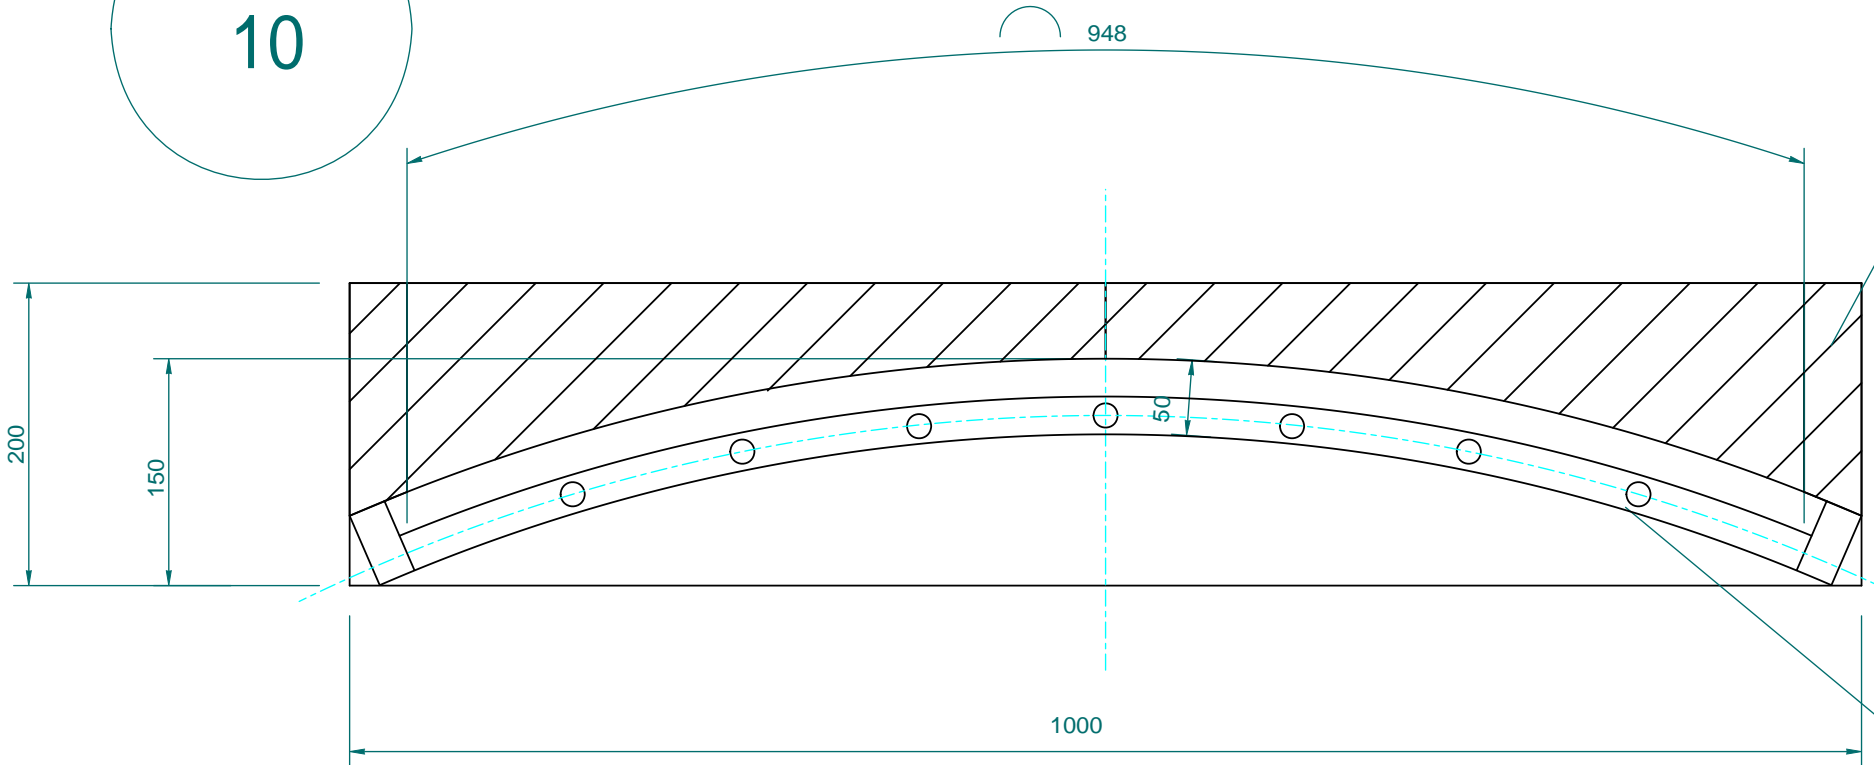

10

No.1-0446-A		Title: 0000
View:		Subject: 0000
L	F	Scale(Size)=1:10(A3)
T	R	Date: _____
B		Sign: yb
LECKY METAL ORNAMENTS JAPAN		