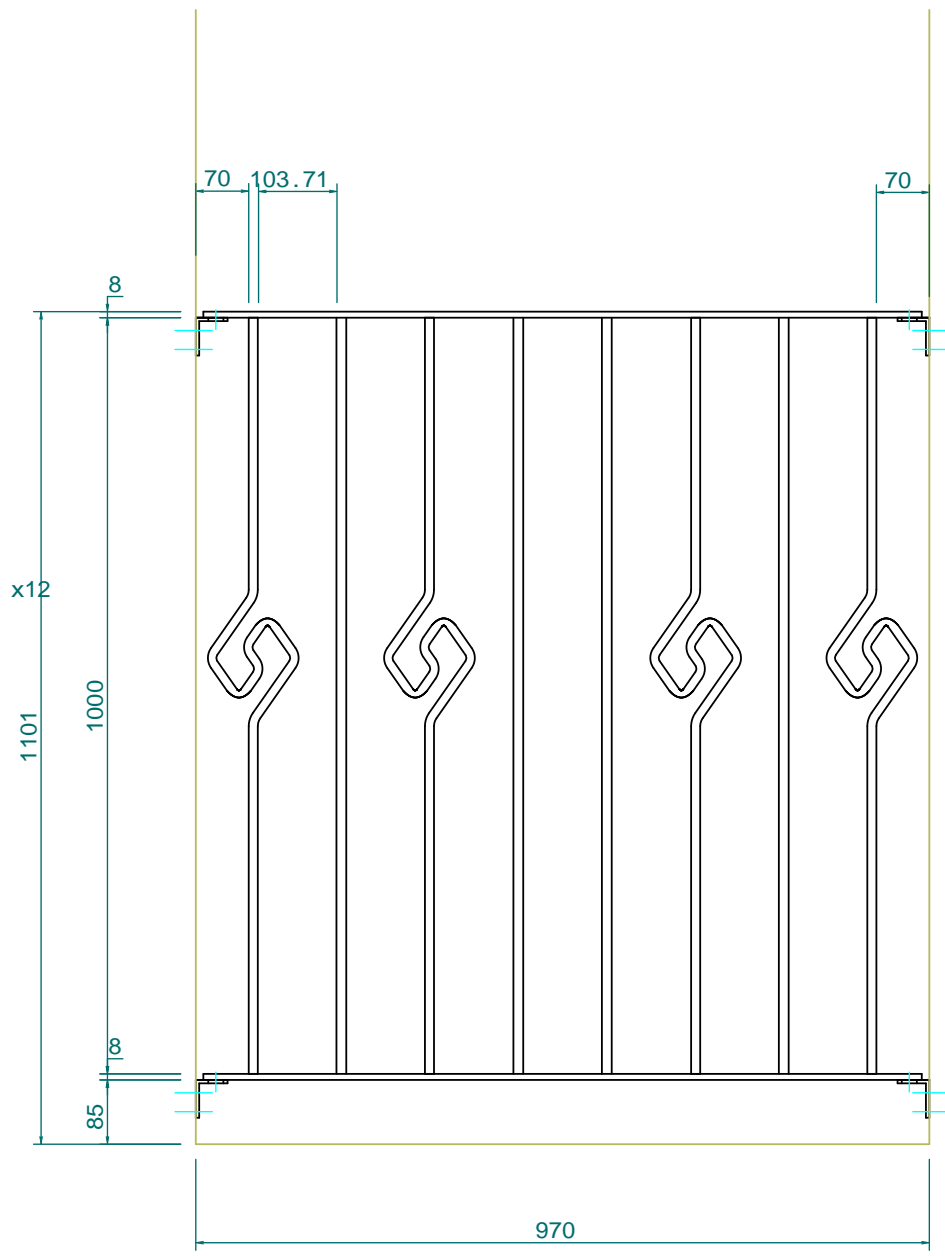

数量 : 2件

No. 1-0483-1		Title: 0000	
View: T		Subject: 0000	
L	F	R	Scale(Size)= 1:10(A3) Date: Sign: yh
B	LECKY METAL ORNAMENTS JAPAN		