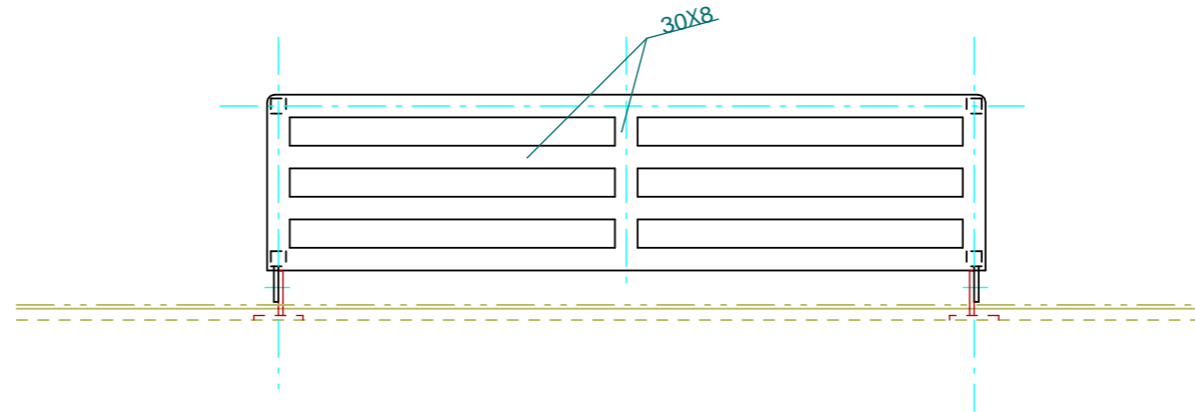

2 箇所

決定案1307160改

No.	2-E-B1	Title	
View:	T	Subject	2F東面花台
	L	Scale(Size)	1:10(A3)
	F	Date	
	R	Sign	Wij
	B	LECKY METAL ORNAMENTS JAPAN	