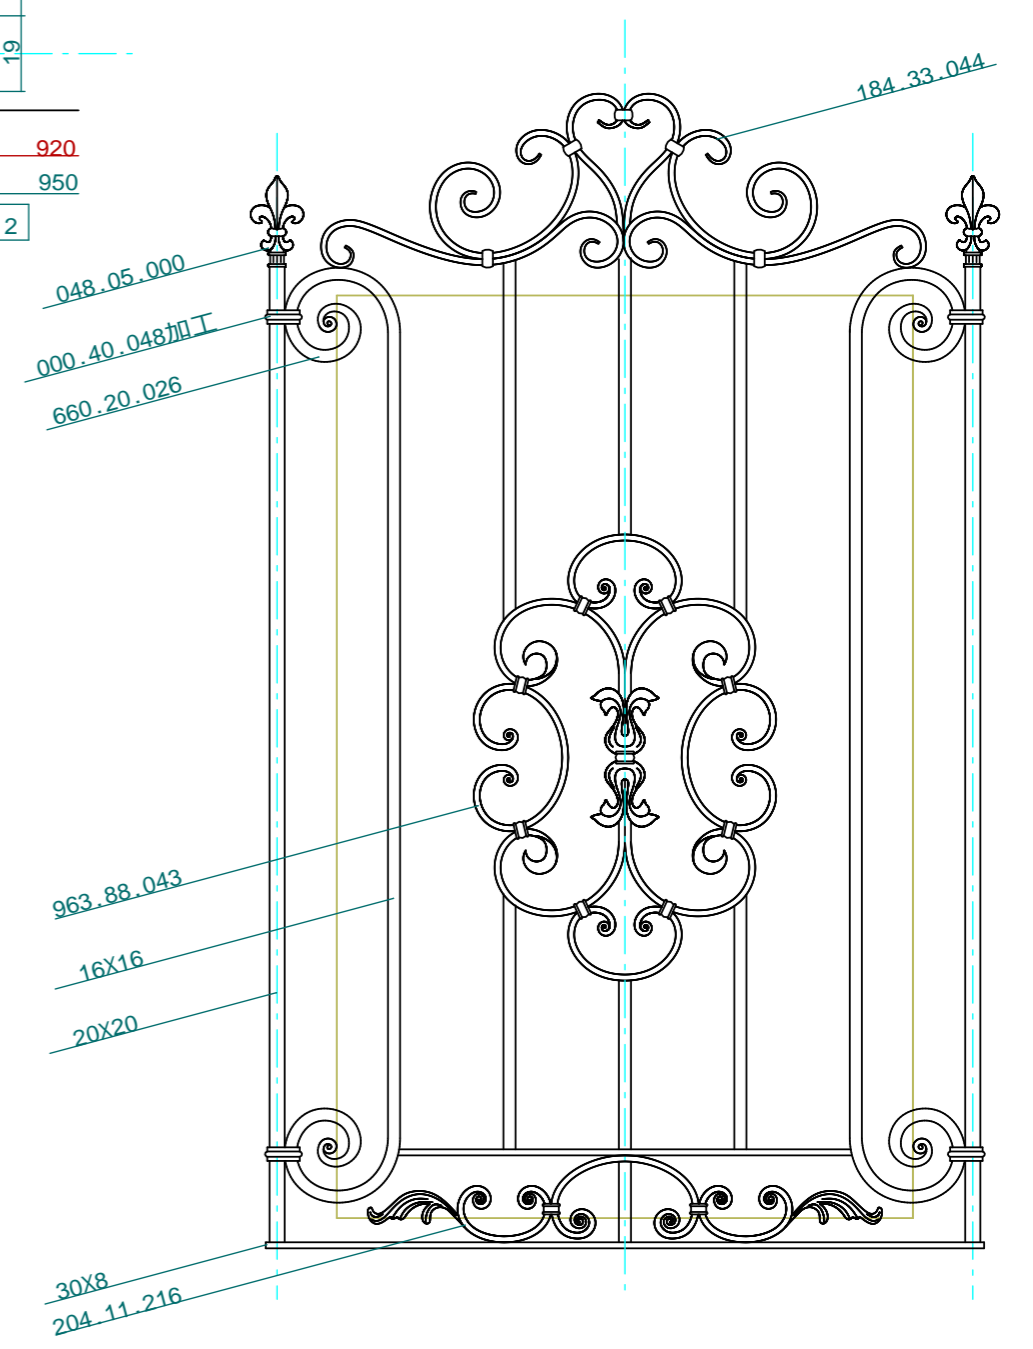

C1案

C2案

5台

No.	1-E-C	Title:	
View:	T	Subject:	1F東西面窓格子
	L	Scale(Size):	1:10(A3)
	F	Date:	
	R	Sign:	Wij
	B	LECKY METAL ORNAMENTS JAPAN	