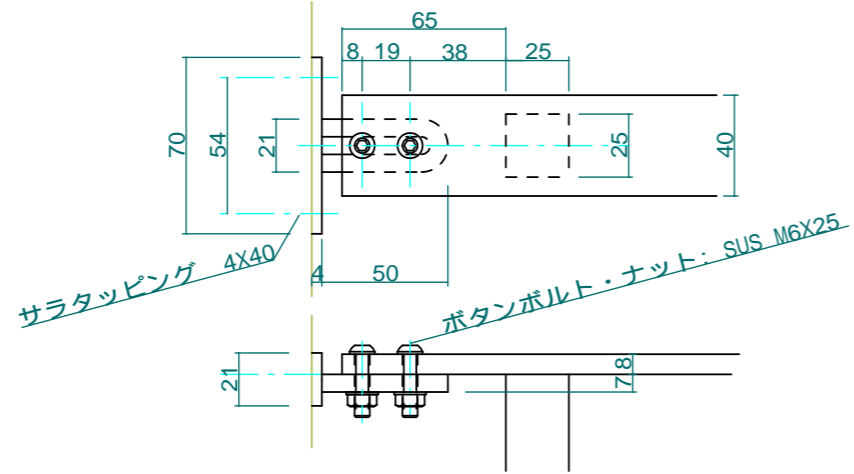

壁付け金具詳細: Scale=1:3

No.	B-02	Title		
View:	T	Subject	バルコニー手摺	
	L	Scale(Size)	1:1Q(A3)	Date
	F			Sign
	R			
	B			
LECKY METAL ORNAMENTS JAPAN				