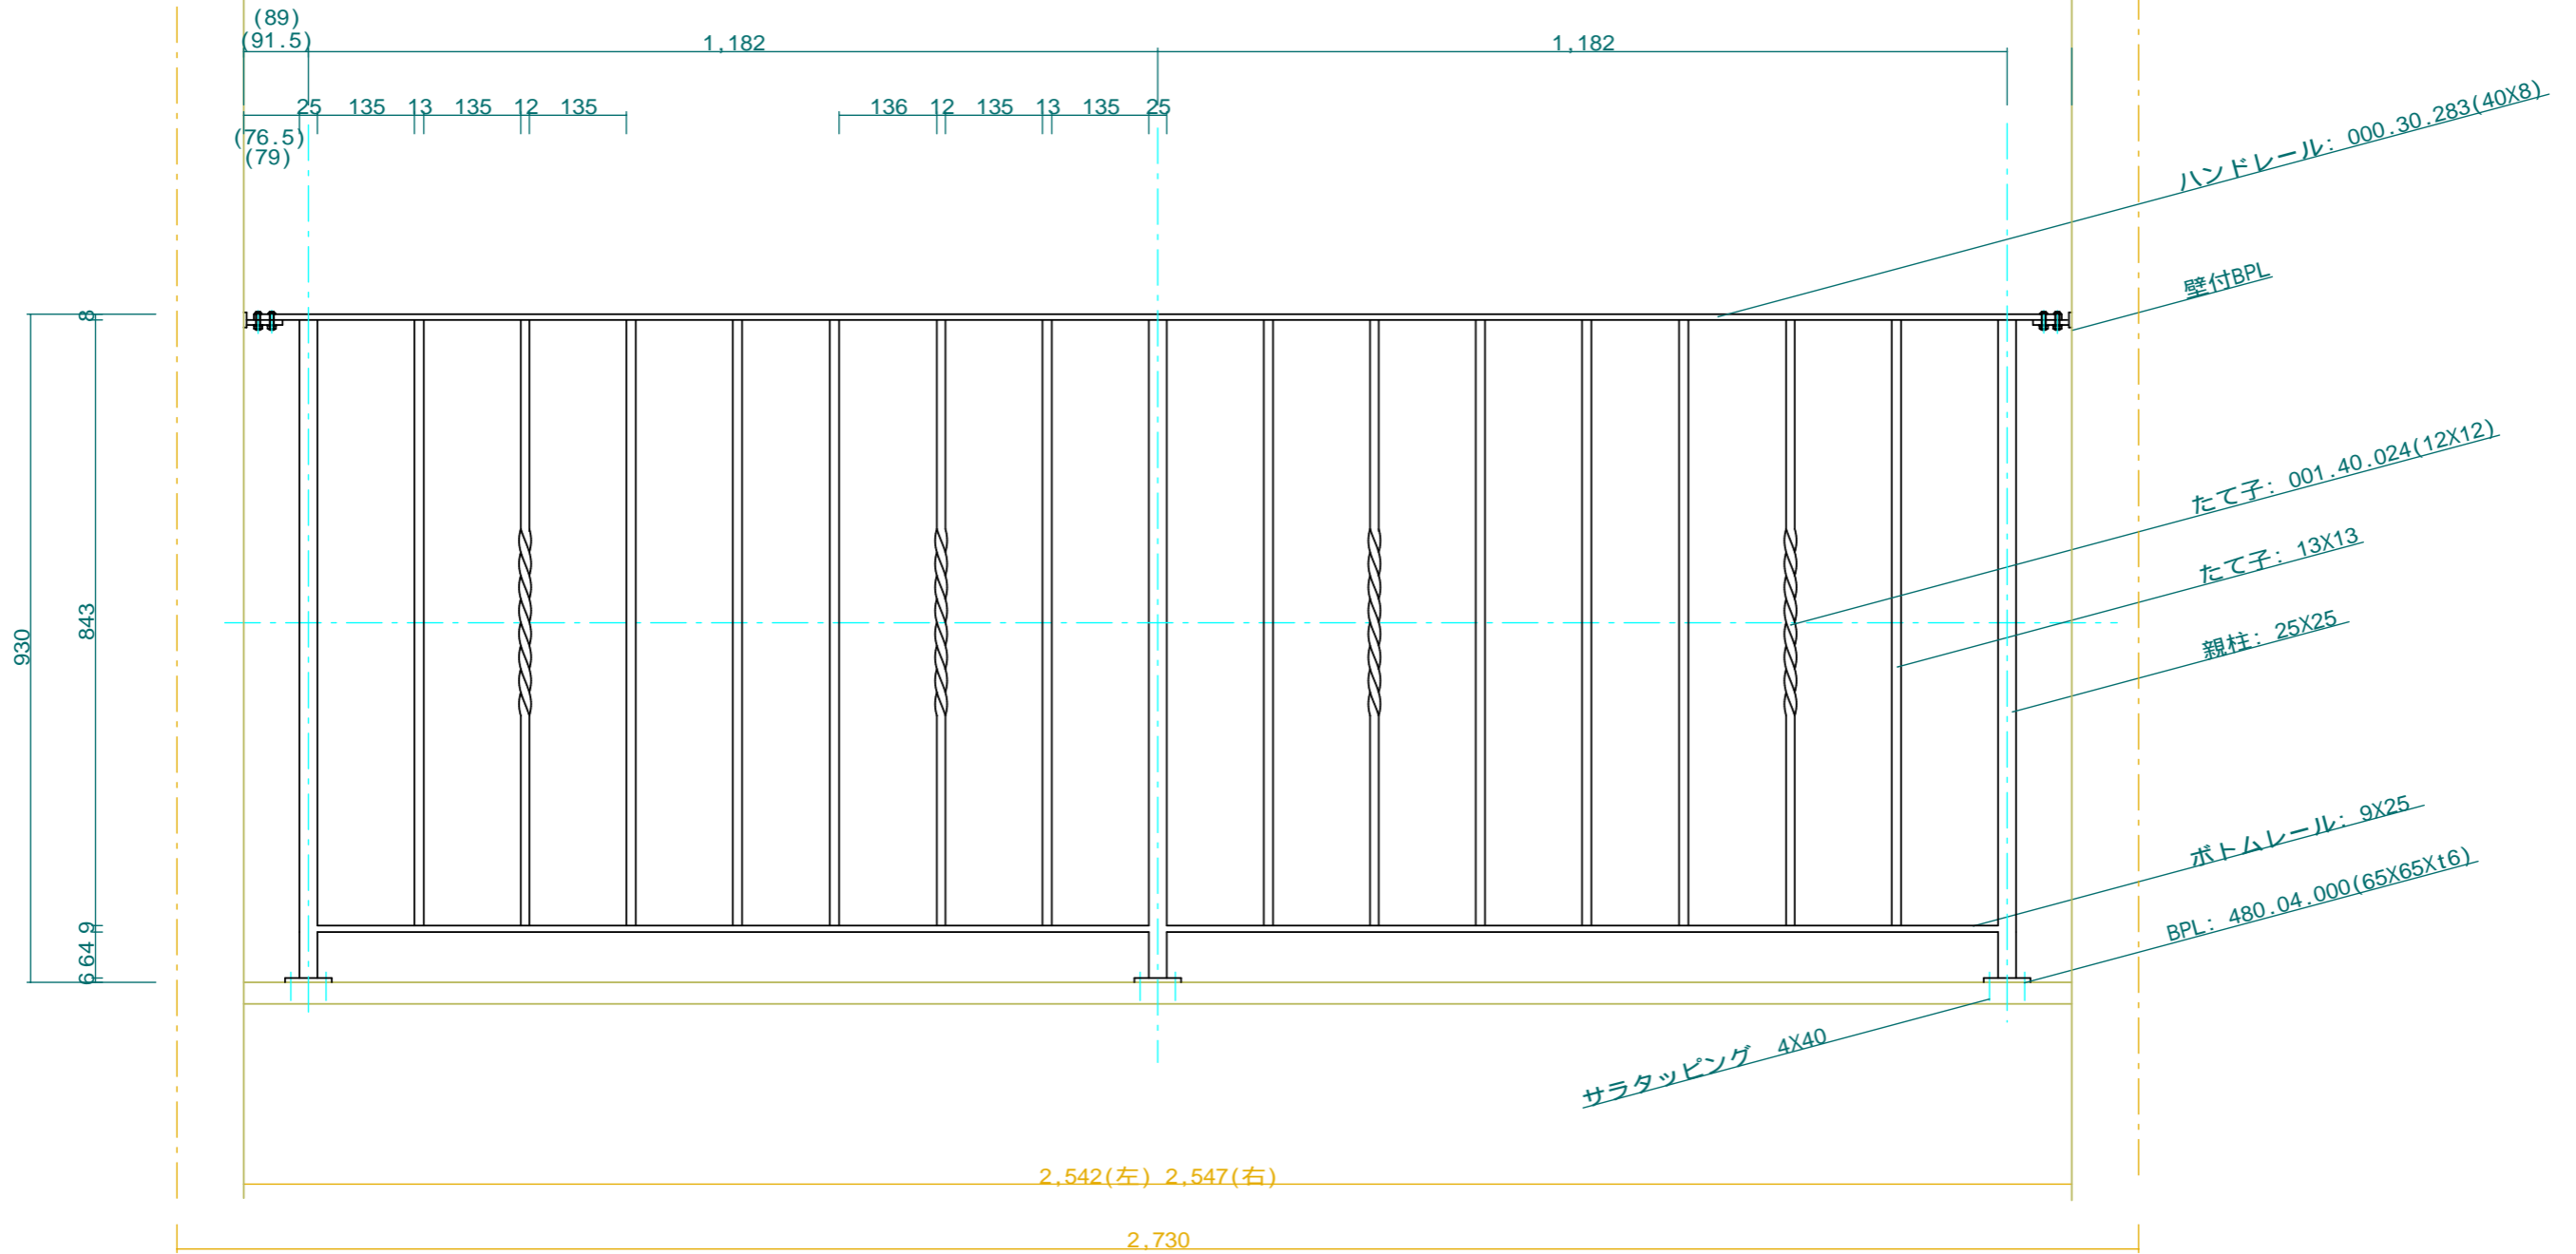

壁付け金具詳細: Scale=1:3

No.	B-02	Title		
View:	T	Subject	バルコニー手摺	
	L	Scale(Size)	1:1Q(A3)	Date
	F			Sign
	R			
	B			
LECKY METAL ORNAMENTS JAPAN				