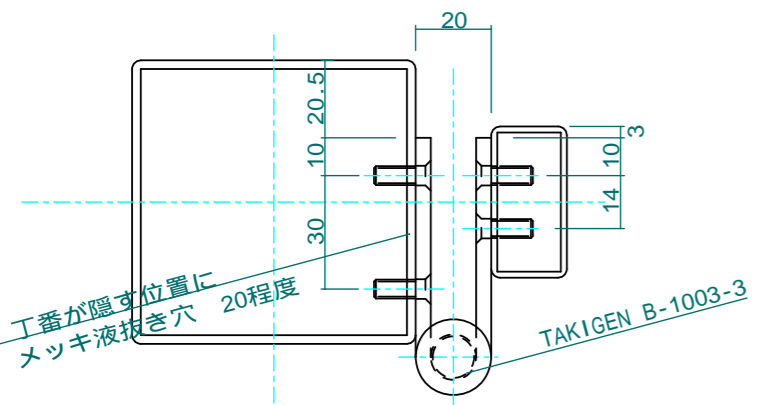

天フタ詳細 1:2

ヒンジ詳細 1:2

| | | | |
|-------|-----------------------------|--------------|---|
| No. | Title: | | |
| View: | T | Subject: 通用門 | |
| L | F | R | Scale (Size) = 1:10 (A3) Date: Sign: W.I.J. |
| B | LECKY METAL ORNAMENTS JAPAN | | |