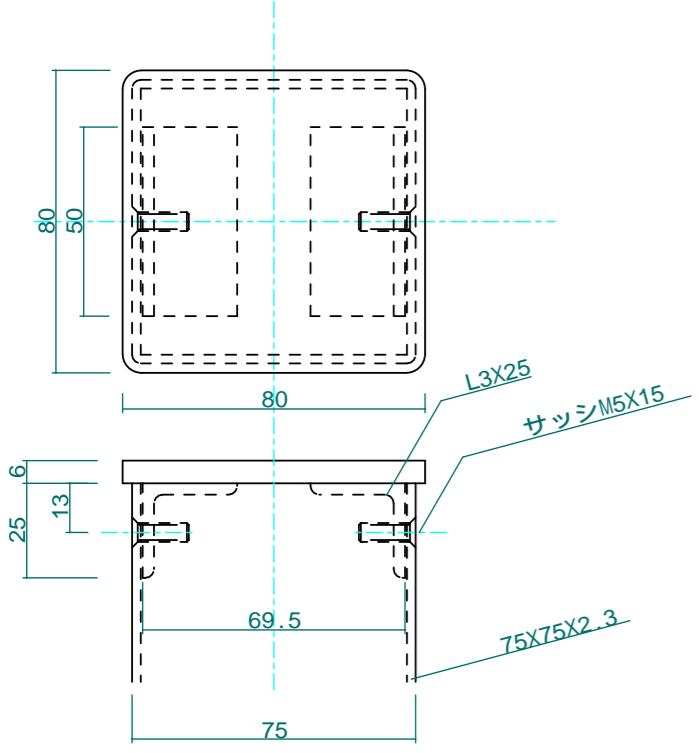

天フタ詳細 1:2

ヒンジ詳細 1:2

| | | | |
|-------|-----------------------------|--------------|---|
| No. | Title: | | |
| View: | T | Subject: 通用門 | |
| L | F | R | Scale (Size) = 1:10 (A3) Date: Sign: W.I.J. |
| B | LECKY METAL ORNAMENTS JAPAN | | |