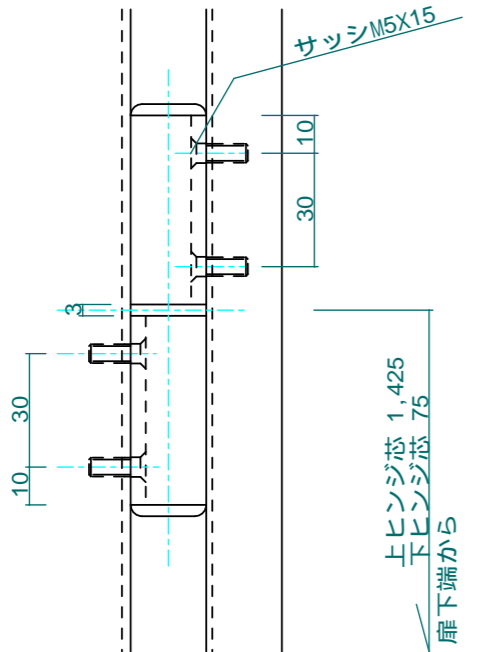

天フタ詳細 1:2

ヒンジ詳細 1:2

| | | | |
|-------|-----------------------------|--------------|---|
| No. | Title: | | |
| View: | T | Subject: 通用門 | |
| L | F | R | Scale (Size) = 1:10 (A3) Date: Sign: W.I.J. |
| B | LECKY METAL ORNAMENTS JAPAN | | |