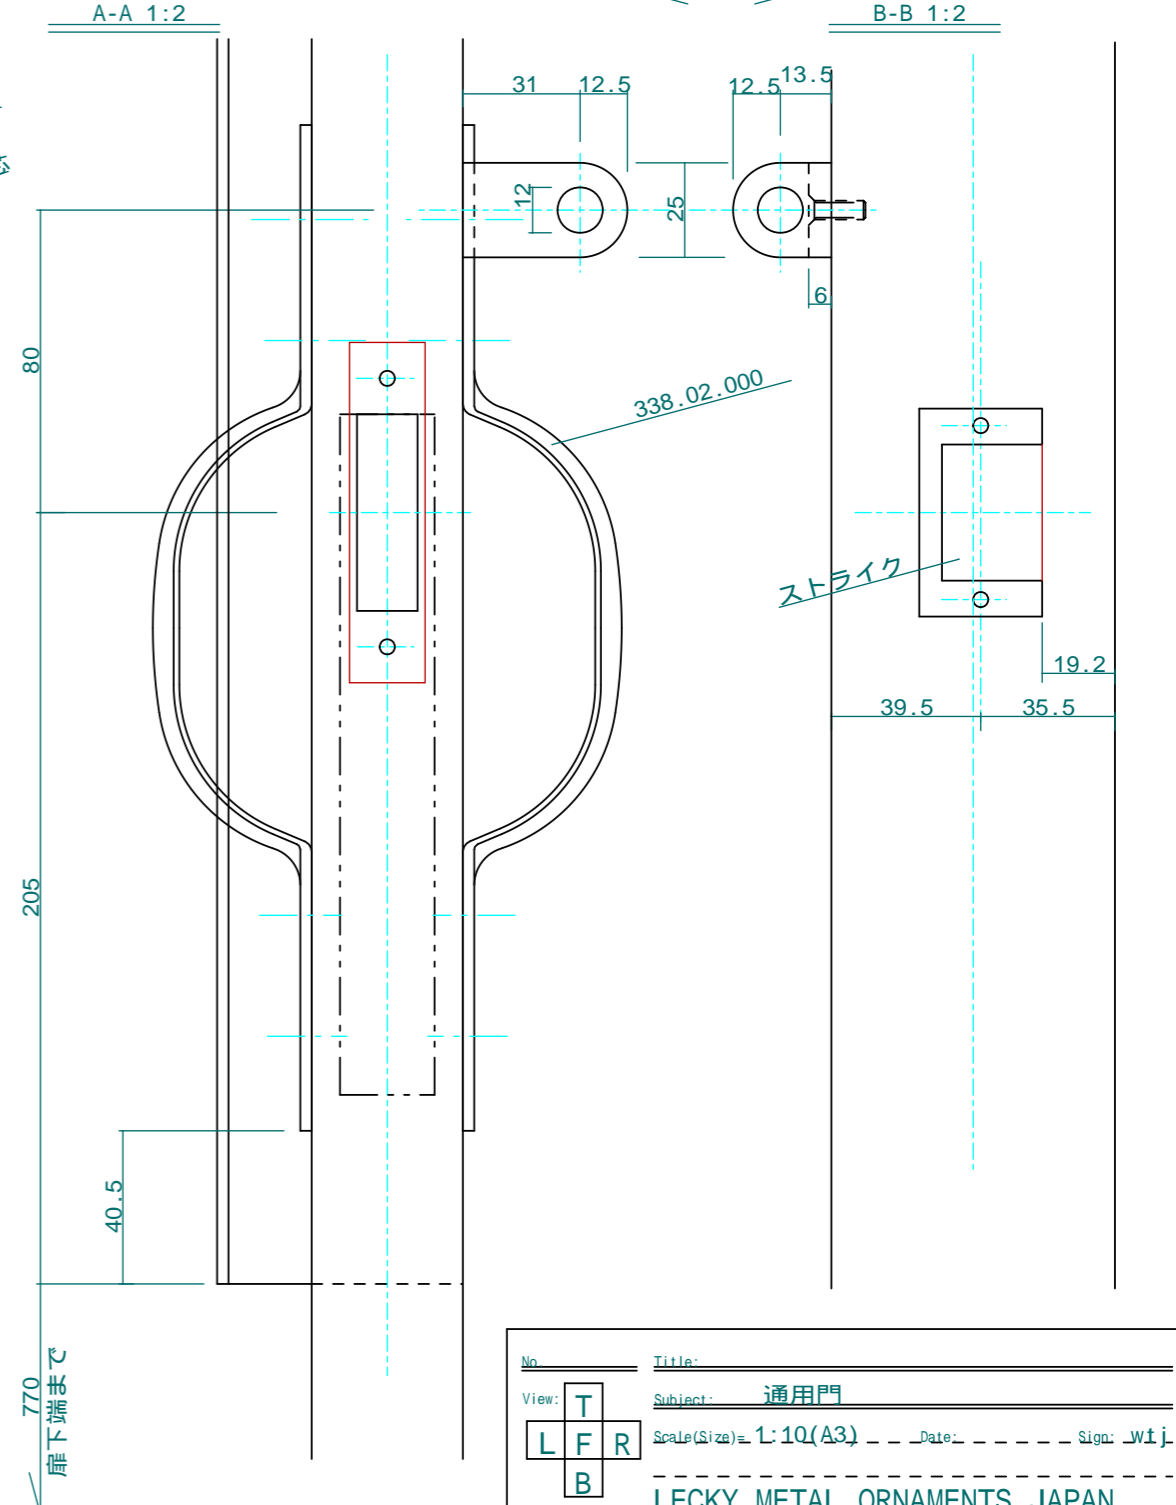

天フタ詳細 1:2

ヒンジ詳細 1:2

| | | | |
|-------|-----------------------------|--------------|---|
| No. | Title: | | |
| View: | T | Subject: 通用門 | |
| L | F | R | Scale (Size) = 1:10 (A3) Date: Sign: W.I.J. |
| B | LECKY METAL ORNAMENTS JAPAN | | |