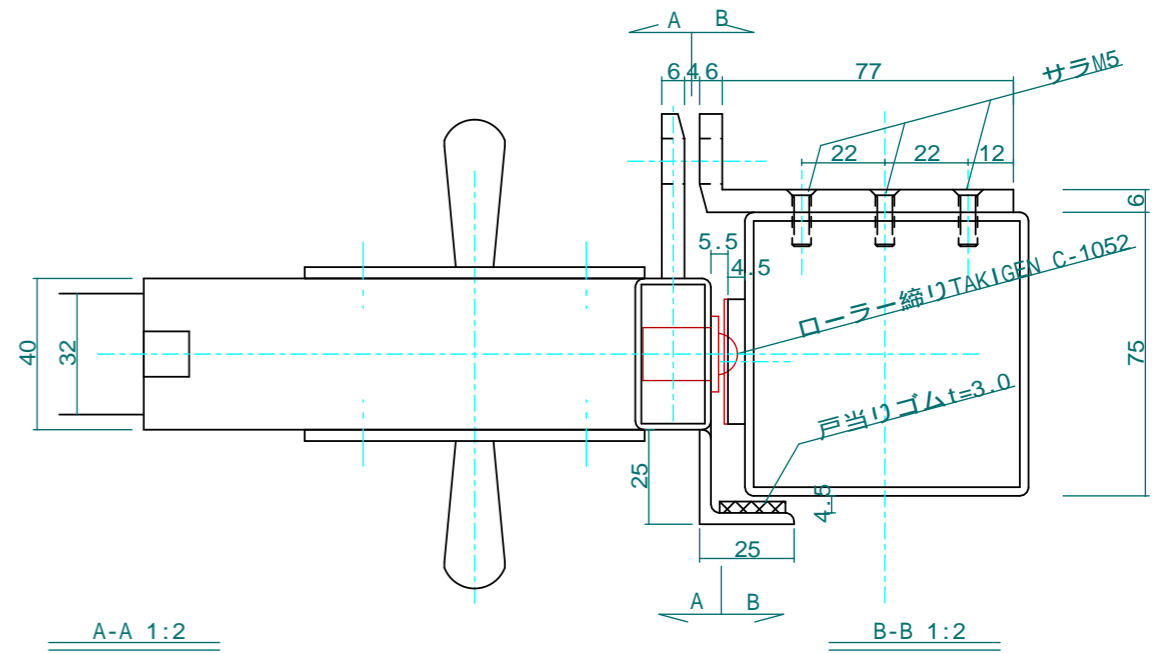

天フタ詳細 1:2

ヒンジ詳細 1:2

| | | | |
|-------|-----------------------------|--------------|---|
| No. | Title: | | |
| View: | T | Subject: 通用門 | |
| L | F | R | Scale (Size) = 1:10 (A3) Date: Sign: W.I.J. |
| B | LECKY METAL ORNAMENTS JAPAN | | |