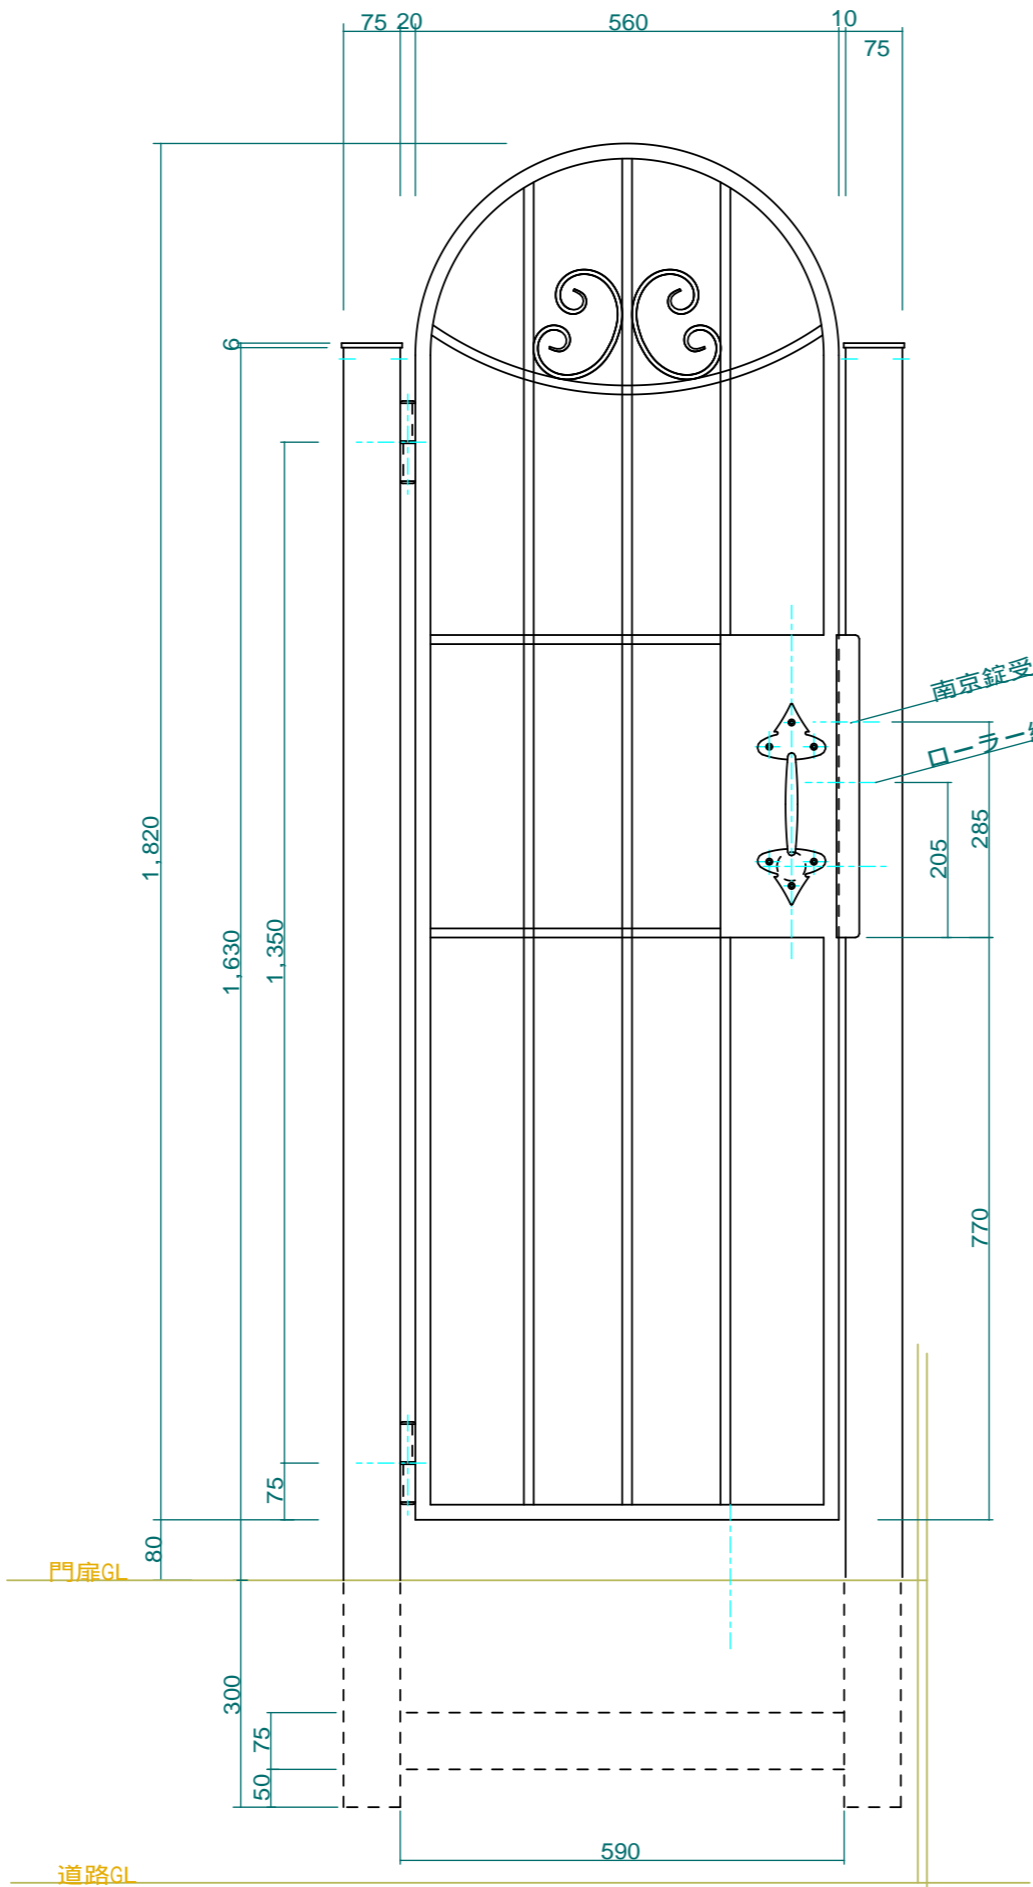

天フタ詳細 1:2

ヒンジ詳細 1:2

| | | | |
|-------|-----------------------------|--------------|---|
| No. | Title: | | |
| View: | T | Subject: 通用門 | |
| L | F | R | Scale (Size) = 1:10 (A3) Date: Sign: W.I.J. |
| B | LECKY METAL ORNAMENTS JAPAN | | |