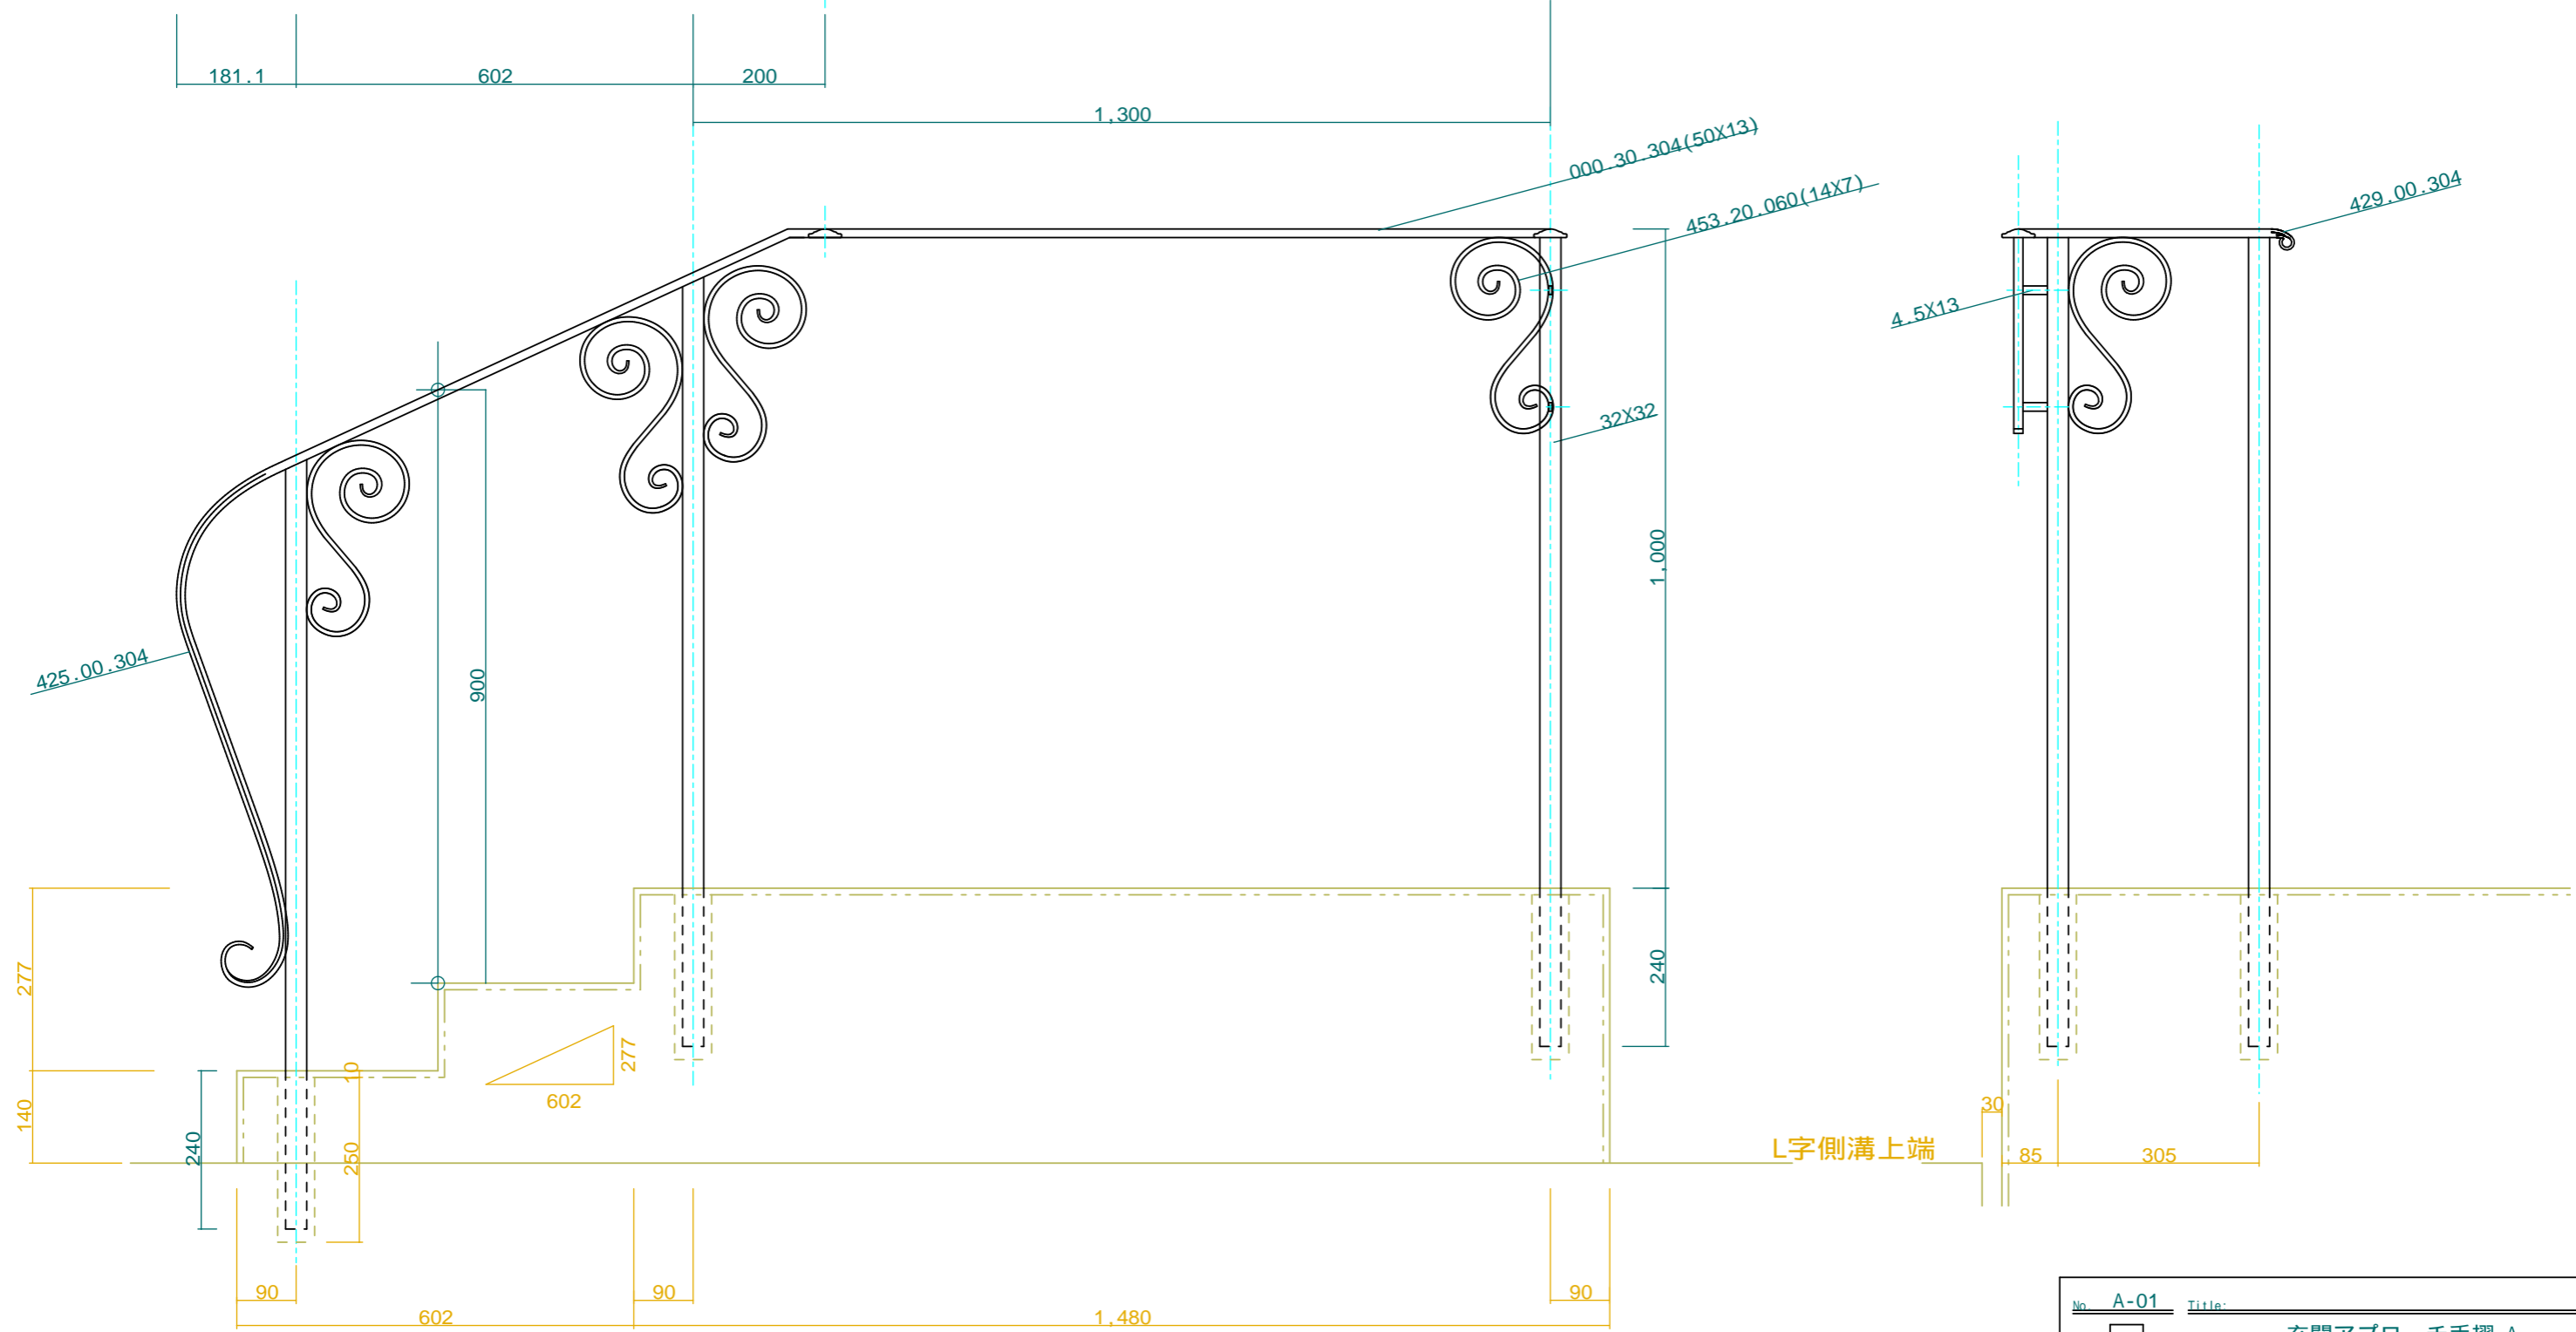

L字側溝端

L字側溝上端

No.	A-01	Title:	
View:	T L F R B	Subject:	玄関アプローチ手摺 A
		Scale(Size):	1:10(A3) --- Date: --- Siga: _Wij_
----- LECKY METAL ORNAMENTS JAPAN			