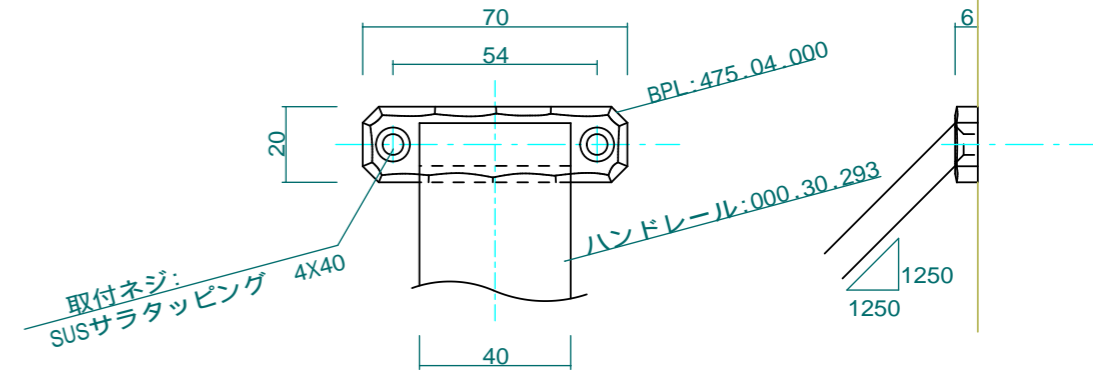

壁付けBPL詳細 Scale=1:2

No.	A-01	Title:	
View:	T	Subject:	階段手摺
	L F R	Scale(Size):	1:10(A3)
	B	Date:	
		Sign:	Wij
LECKY METAL ORNAMENTS JAPAN			