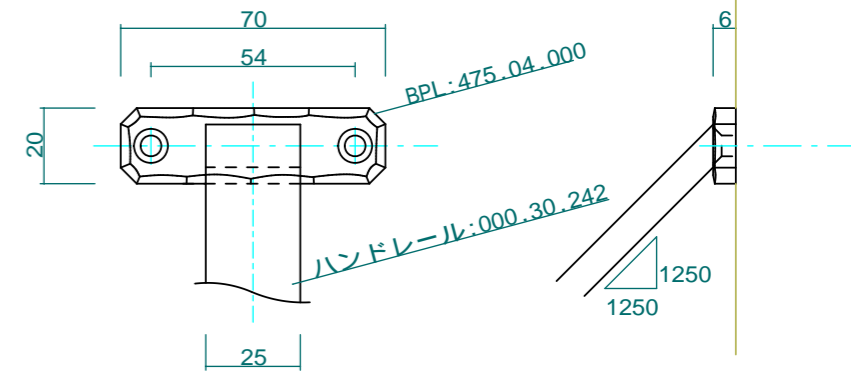

壁付けBPL詳細 Scale=1:2

No.	A-01	Title:	
View:	T	Subject:	階段手摺
	L F R	Scale(Size):	1:10(A3)
	B	Date:	
		Sign:	Wij
LECKY METAL ORNAMENTS JAPAN			