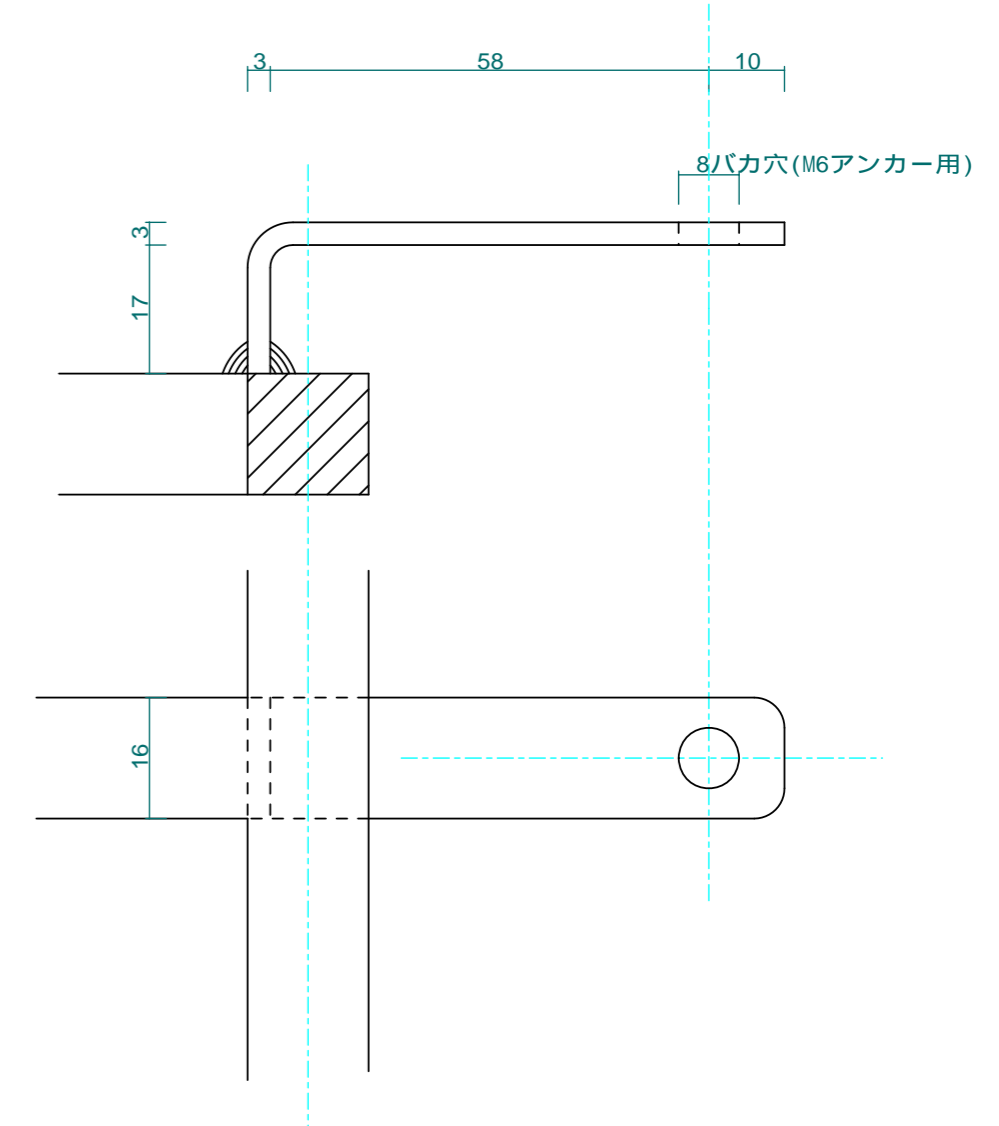

取付金具詳細 Scale=1:1

No.	A-51	Title:	
View:	T	Subject:	窓格子-A
	L F R	Scale(Size):	1:5(A3)
	B	Date:	
		Sign:	_wt_j
LECKY METAL ORNAMENTS JAPAN			